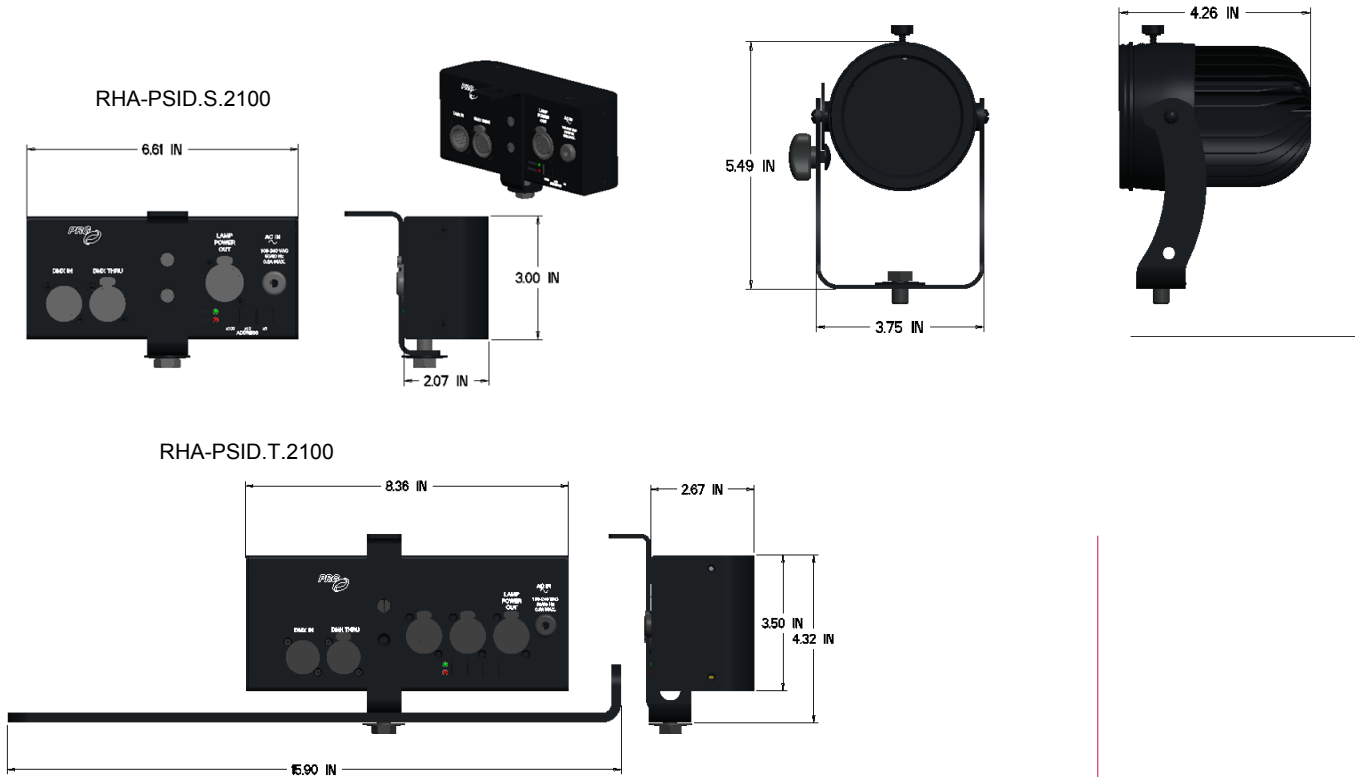

#### MAXIMUM FLOOD FOCUS

FIELD ANGLE - 69.2 DEGREES

BEAM ANGLE - 55.4 DEGREES

DISTANCE	5	10	15	20	25
CENTER PEAK INTENSITY (UW/CM2)	33	8	4	2	1
BEAM DIA. (FT) @ 50% OF CENTER	5.2'	10.5'	15.7'	21'	26.2'
BEAM DIA. (FT) @ 10% OF CENTER	6.9'	13.8'	20.7'	27.6'	34.5'

## Dimensions