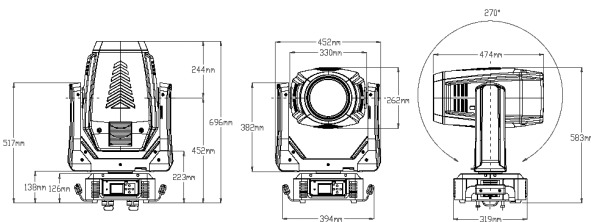

ICON EDGE

The Icon EDGE is a very compact, feature rich, lightweight, fast beam/spot/wash luminaire. It combines an ultra-bright beam, with sharp gobo projection, a CMY-color mixing system and variable CTO. Fitted with the new Philips Platinum 21R lamp (470W), Icon EDGE outputs an amazing 20,000 Lumens.

The fixture can take direct Art-Net input, as well as DMX512. Icon EDGE is a multi-use luminaire, with full animation wheel, beam, spot and wash function in one fixture.

Features:

- 20,000 Lumen output
- Extremely narrow ACL beam with zoom
- Even spot function
- Large Zoom range
- Full 16bit CMY + incl CTO
- 14 + Open fixed colour wheel
- 8 + Open interchangeable rotating gobos
- Custom glass gobo mode available
- 14 + Open fixed Gobo
- Continuous animation wheel
- 2 Prisms (8 facet, linear 4 facet)
- Split colours
- Drop In frost
- Ultra-fast Pan/Tilt movement
- Can be mounted in any orientation

	0	10m	20m	30m
Beam		390.000	110.000	55.000lux
Spot		120.000	26.000	16.000lux
Wash		84.000	25.000	10.000lux

Glass Gobos:

Material: Borofloat, 1.1mm thickness
 Outer Diameter: 16.3mm
 Image Diameter: 9mm

Metal Gobos:

Material: 1060 Aluminium/0.5mm thickness
 Outer Diameter: 16.9mm
 Image Diameter: 9mm