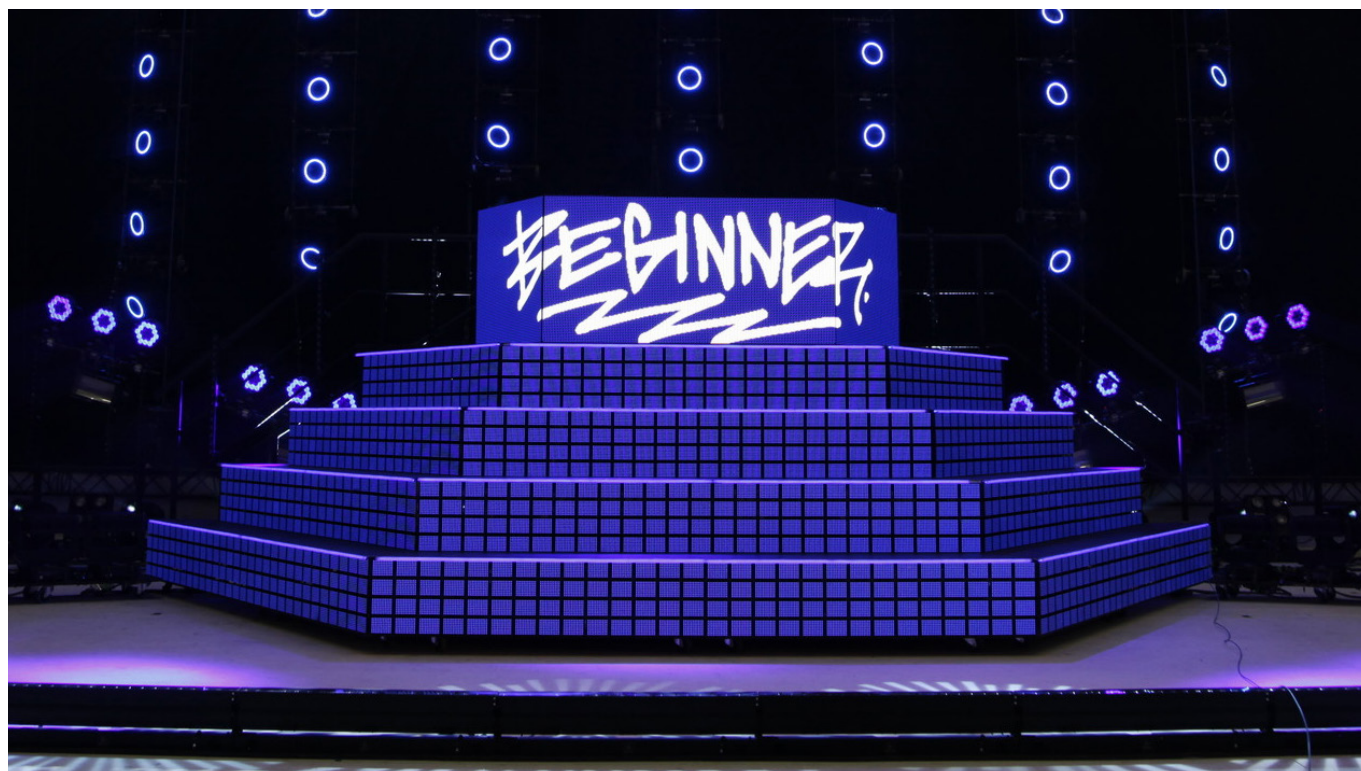

„Beginner Pyramid“

PRG Special Construction with Beginner on Tour

For the 2017 Tour of the German Band Beginner PRG created a special construction according to the ideas of their lighting designer Bertil Mark, a DJ desk plastered with LED panels.

Information on the technology used:

- 4m² LED Wand Absen F6
- Approx. 25m² Barco O-Lite LED Moduls
- 34m Neonflex RGB LED Stripes
- 246m steel pipe
- 22m² screen printing plate 21mm
- 3x SchnickSchnack LD Controller
- 9x laser plates in the front to be able to click the O-Lite modules into aluminium plate
- 1x MBox Extreme Media Server