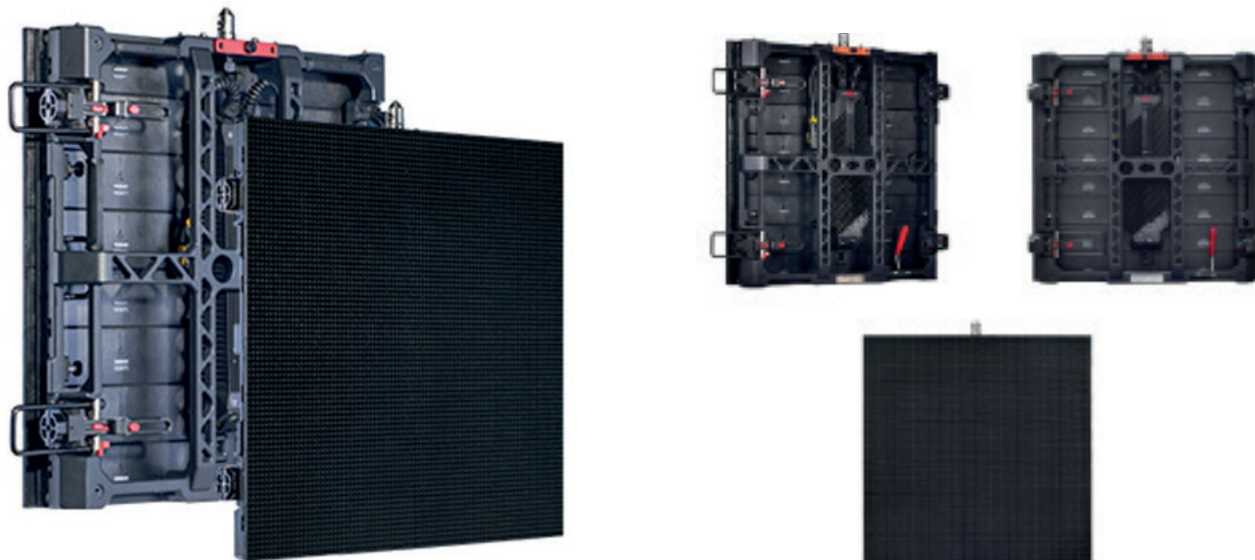

ROE MC12H

Technical Specifications:

General Spec

■ Indoor / Outdoor	Outdoor
■ Brightness / Transparency	6000 NIT / 0%
■ Concave / Convex	+10° and -10°
■ Power Consumption	320 Watt (Max. input power per Tile / 320 Watt (Average power)

Pixel

■ Pixel Pitch	12.5mm
■ LED type	White SMD 3-in-1
■ Pixel density / tile	6400/m ² / 48x48

Viewing angle

■ Horizontal / Vertical	140° / 120°
-------------------------	-------------

Measure and Weights

■ Width x Height x Depth	60cm x 60cm x 9.5cm
■ Weight per module / m ²	9.6kg / 26.6kg per m ²
■ Weight incl. touring frame	12.8kg