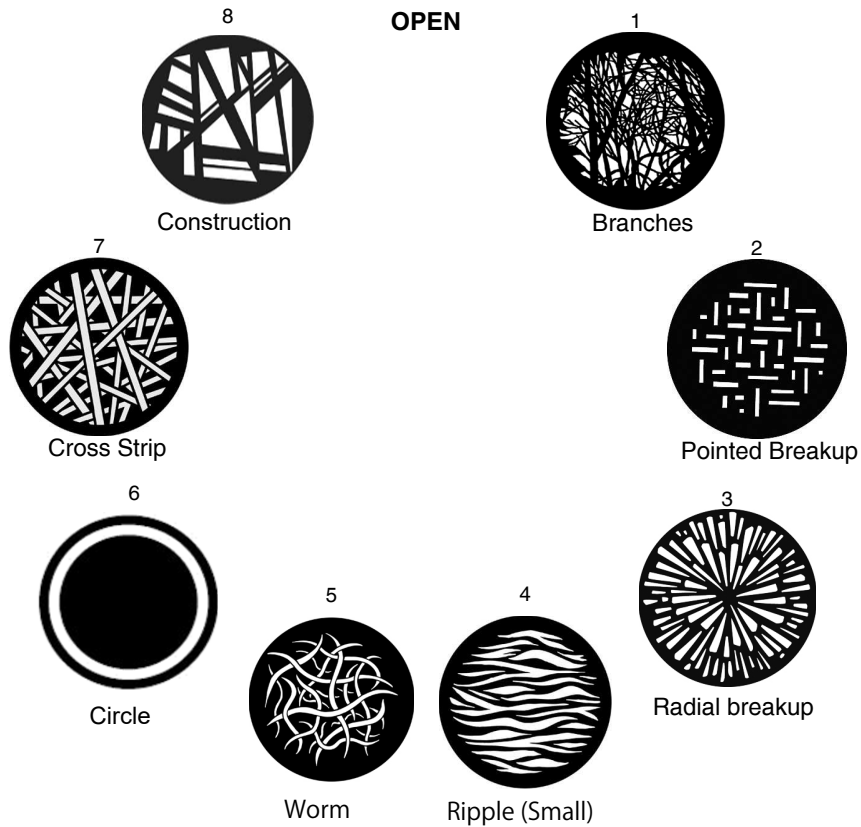

FIXED GOBO

OPEN

COLORS:

1	2	3	4	5	6	7	8
Open	Red	Orange	Deep Blue	Lite Green	CTO	High CRI	UV-Purple