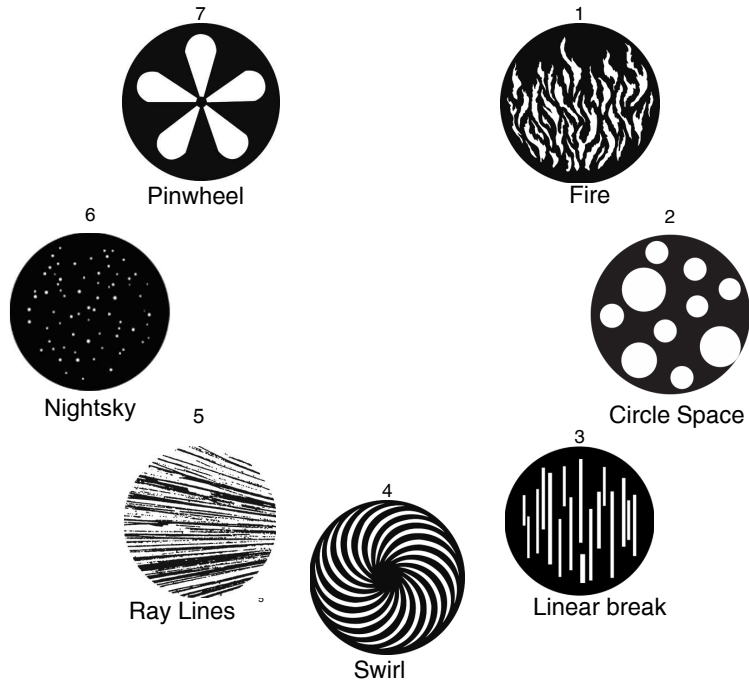

OPEN

ROTATING GOBO