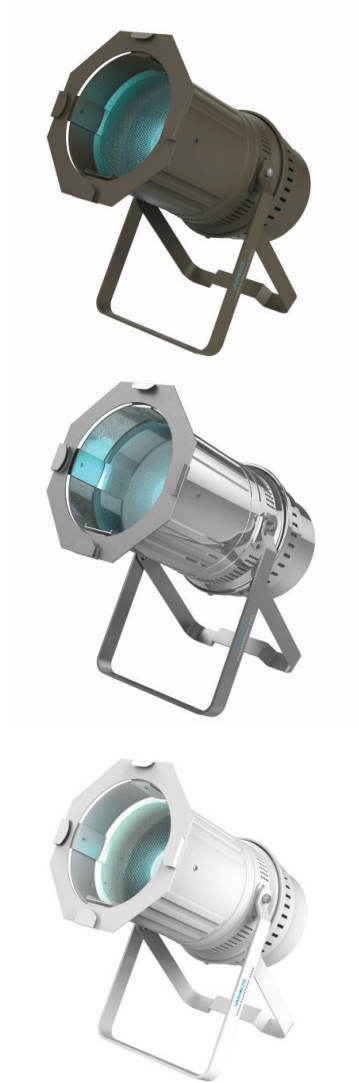

VARI*LITE

VL800 EVENTPAR

The VL800 EVENTPAR is an LED retro-style event PAR perfect for a modern replacement of classic tungsten PAR fixtures. Designed to bring back the vintage stylings of the original lamps and PAR cans but built with the DNA of Vari-Lite, the VL800 EVENTPAR will be available in both RGBA and warm white (WW) varieties, with output and color reminiscent of tungsten PAR 64 lamps. With an outdoor rating of IP24 for protection against water spray from any direction, the fixture can withstand rainy conditions at your next outdoor event or installation. To meet the needs of any installation or event, the VL800 EVENTPAR is available in black, white, bronze, or polished aluminum.

VARI*LITE

VL800 EVENTPAR

FEATURES AND BENEFITS

- **Cost-effective LED PAR built by Vari-Lite** - LED PAR from a brand you trust
- **Retro styling, color, and output** - Looks, feels, and functions like a classic tungsten fixture, but with modern capabilities
- **RGBA and WW versions** - Get that perfect tungsten look with output and color that matches the original fixtures
- **Gel color presets matched to traditional gel numbers** - Use the colors you have always used without the need to change gels
- **Outdoor rated (IP24)** - Rated against water spray from any direction, providing weather protection
- **Adjustable frequency to exceed camera frame rates** - Camera -friendly fixtures for IMAG or live televised events
- **Multiple housing finishes available, including black, white, bronze, and polished aluminum** - select the perfect look for any event