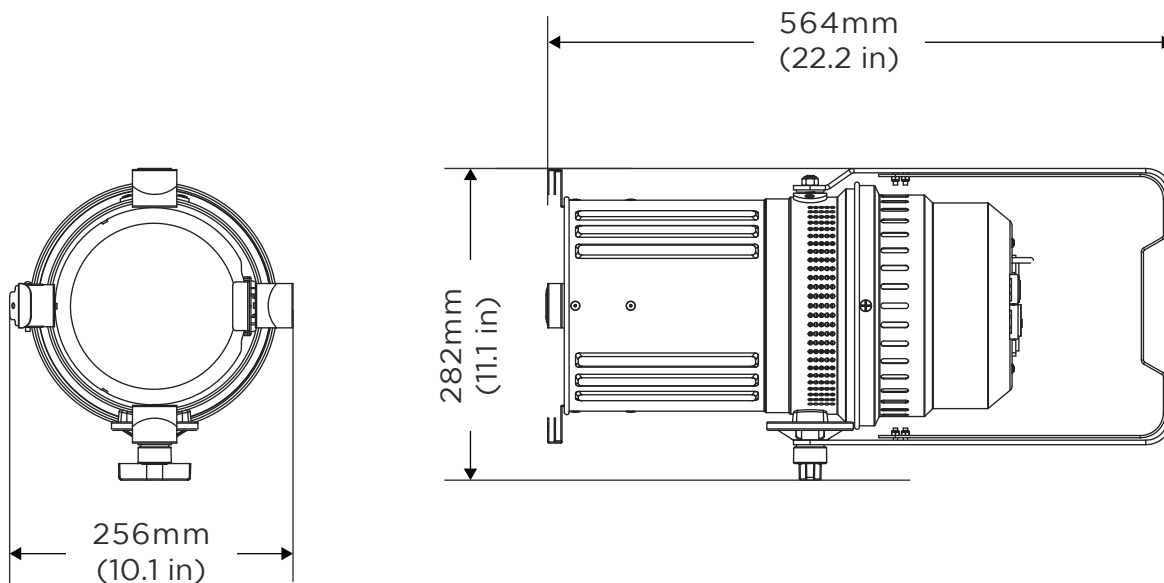

VL800 EVENTPAR

	RGBA	WARM WHITE		
SOURCE				
Type	LED	LED		
Wattage	1 x 300W RGBA	1 x 200W		
OPTICAL PERFORMANCE				
Output Lumens	3200 lm	10251 lm		
Output CRI	Not applicable	CRI(Ra) >97		
Output CCT	Variable	3000K		
	LUX	FOOT-CANDLES	LUX	FOOT-CANDLES
Narrow @ 5m	4300	399.4	12300	1142.7
Wide @ 5m	295	27.4	940	87.3
Narrow @ 10m	1060	98.5	3400	315.9
Wide @ 10m	90	8.4	300	27.9
BEAM				
Angle	10° - 30°	9° - 30°		
Control	Manual 10°/15°/20°/25°/30°	Manual 10°/15°/20°/25°/30°		
Accessory beam control	Dual rail accessory holder	Dual rail accessory holder		
COLOR SYSTEM				
Color mixing	RGBA (extended blue spectrum control)	Not applicable		
CCT	2700 to 10000K	3000K		
Fixed color	44 calibrated colors	Not applicable		
NOISE LEVELS (BASE LEVEL 18dB)				
Full operation	39dB	39dB		
Standby	25dB	25dB		
Fan modes	Standard, studio, whisper	Standard, studio, whisper		
USER INTERFACE				
Type	Full color invertible screen 4 push button control	Full color invertible screen 4 push button control		
POWER				
Range	100-240 VAC input at 50/60 Hz	100-240 VAC input at 50/60 Hz		
Connector type	Twist-Lock black/yellow - In / Thru	Twist-Lock black/yellow - In / Thru		
Wattage (max)	360W	240W		

PHYSICALS

IP rating	IP24*	IP24*
Finish	Black	Black

DIMENSIONS (H x W x L)

	mm	in	mm	in
Fixture only	452 x 281 x 418	17.8 x 11.1 x 16.5	452 x 281 x 418	17.8 x 11.1 x 16.5
Packed dimensions	630 x 350 x 390	24.8 x 13.8 x 15.3	630 x 350 x 390	24.8 x 13.8 x 15.3
Hanging type	M12 bolt hole in yoke		M12 bolt hole in yoke	