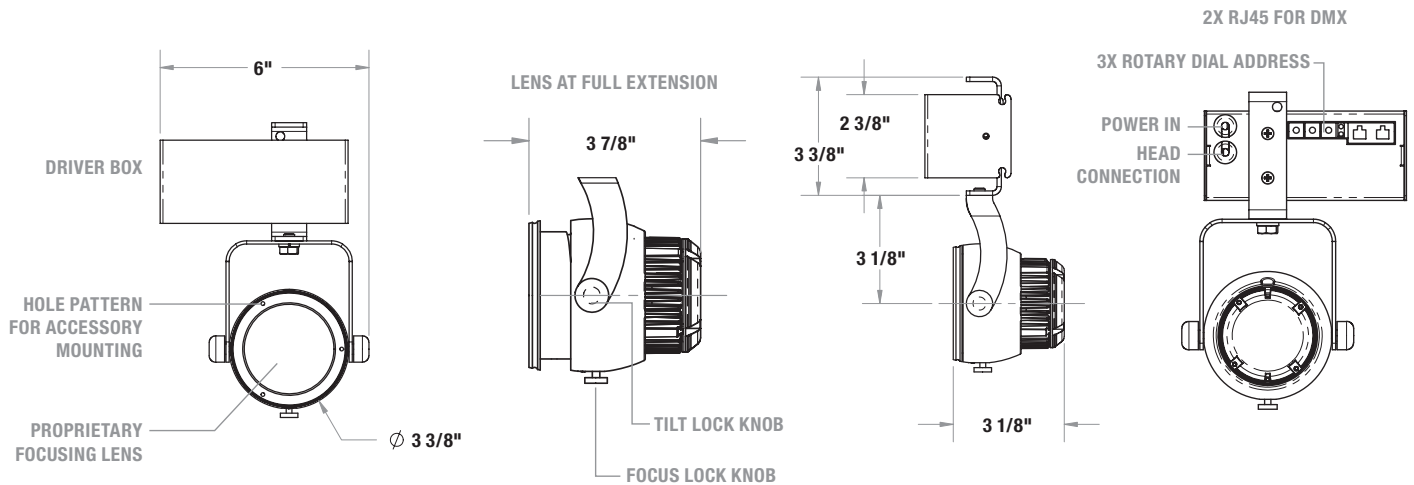

## UV Bullet Specifications

**LIGHT SOURCE:** 365NM UV-A LED EMITTER

**MOUNTING:** 3/8" THROUGH HOLE ON UNIT OR ON DMX/POWER SUPPLY

**DATA CONNECTORS:** (2) RJ45 CONNECTORS FOR DMX IN/THRU

**POWER CORD:** 6' WITH MOLDED EDISON CONNECTOR

## Dimensions