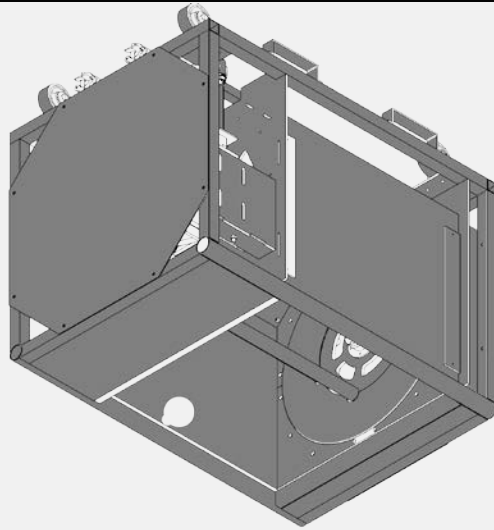

PRG Sniffer

PRG's Sniffer is a dynamic addition to the standard Kabuki effect. Sometime referred to as a "Suck-up" or "Reverse Kabuki".

Quality Assurance

Engineered for the most rigorous touring environment – PRG's Sniffer effects have been seen on concert tours as well as various corporate events.

PRG Sniffer

Sniffer Effect

Length	Width	Height	Weight	Max Drop Size	Ecode
4'10-1/8"	3'-4"	3'-4"	600 lbs.	40' x 80' Poly Silk	2.9701V
4'10-1/8"	4'-4"	4'-4"	800 lbs.	40' x 80' Poly Silk	

PRG Sniffer

PRG's Sniffer works with our Kabuki System to offer a one of a kind reveal effect for your next production, event or concert. PRG's Sniffer is ideal for all markets including concert touring, television and theatre.

Features

Quick and Easy Assembly

- Seamless integration when used with PRG's Kabuki System
- Able to lift Poly Silk drops up to 40' x 80' seamlessly
- Rapid deployment for big reveals
- Engineered to withstand the most rigorous show environments