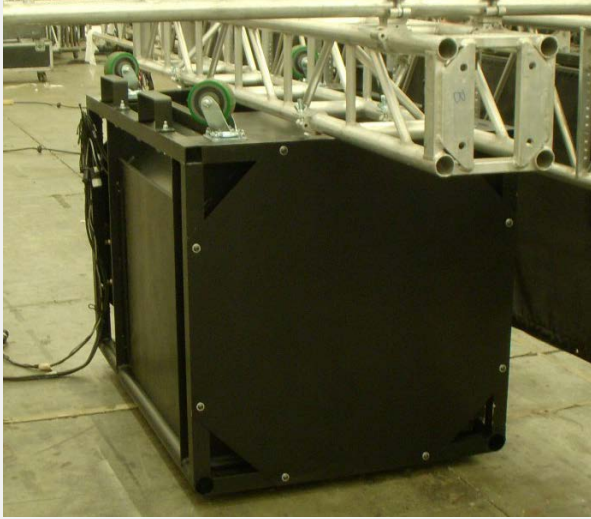

PRG Sniffer

PRG's Sniffer is a dynamic addition to the standard Kabuki effect. Sometime referred to as a "Suck-up" or "Reverse Kabuki".

Quality Assurance

Engineered for the most rigorous touring environment – PRG's Sniffer effects have been seen on concert tours as well as various corporate events.

Product Options

PRG's Sniffer is designed to work in conjunction with PRG's Kabuki products. Easy to deploy and a compact package, PRG's Sniffer is ideal for all markets including concert touring, corporate events, television and theatre.

PRG Sniffer

Sniffer Effect

Length	Width	Height	Weight	Max Drop Size	Ecode
4'10-1/8"	3'-4"	3'-4"	600 lbs.	40' x 80' Poly Silk	2.9701V
4'10-1/8"	4'-4"	4'-4"	800 lbs.	40' x 80' Poly Silk	

PRG Sniffer

PRG's Sniffer works with our Kabuki System to offer a one of a kind reveal effect for your next production, event or concert. PRG's Sniffer is ideal for all markets including concert touring, television and theatre.

Features

Quick and Easy Assembly

- Seamless integration when used with PRG's Kabuki System
- Able to lift Poly Silk drops up to 40' x 80' seamlessly
- Rapid deployment for big reveals
- Engineered to withstand the most rigorous show environments