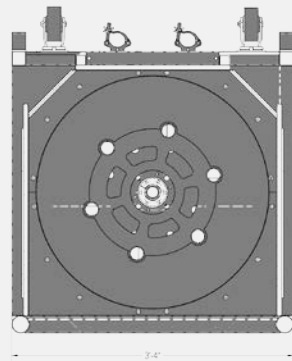

PRG Sniffer

PRG's Sniffer is a dynamic addition to the standard Kabuki effect. Sometime referred to as a "Suck-up" or "Reverse Kabuki".

Quality Assurance

Engineered for the most rigorous touring environment – PRG's Sniffer effects have been seen on concert tours as well as various corporate events.

PRG Sniffer

Sniffer Effect

Length	Width	Height	Weight	Max Drop Size	Ecode
4'10-1/8"	3'-4"	3'-4"	600 lbs.	40' x 80' Poly Silk	2.9701V
4'10-1/8"	4'-4"	4'-4"	800 lbs.	40' x 80' Poly Silk	

PRG Sniffer

PRG's Sniffer works with our Kabuki System to offer a one of a kind reveal effect for your next production, event or concert. PRG's Sniffer is ideal for all markets including concert touring, television and theatre.

Features

Quick and Easy Assembly

- Seamless integration when used with PRG's Kabuki System
- Able to lift Poly Silk drops up to 40' x 80' seamlessly
- Rapid deployment for big reveals
- Engineered to withstand the most rigorous show environments