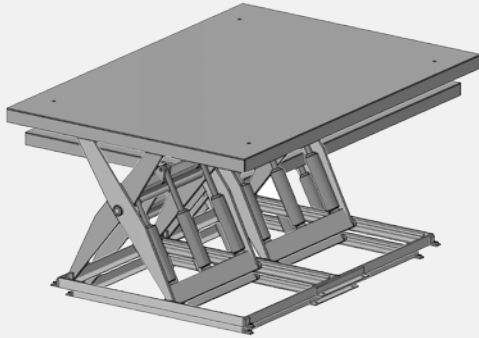

PRG Lifts

PRG's Lifts are available in a variety of sizes and speeds. Fully customizable, these lifts are designed to handle live loads and provide any live event with safe and fluid movement. PRG's Lifts are ideal for all markets including concert touring, corporate events, television and theatre.

Features

Quick and Easy Assembly

- Available in a wide variety of sizes and speeds
- Customizable lifts allow for endless options
- Able to handle live loads up to 12,000 lbs.

©2016 PRODUCTION RESOURCE GROUP, LLC. ALL RIGHTS RESERVED.
SPECIFICATIONS ARE SUBJECT TO CHANGE
WWW.PRG.COM