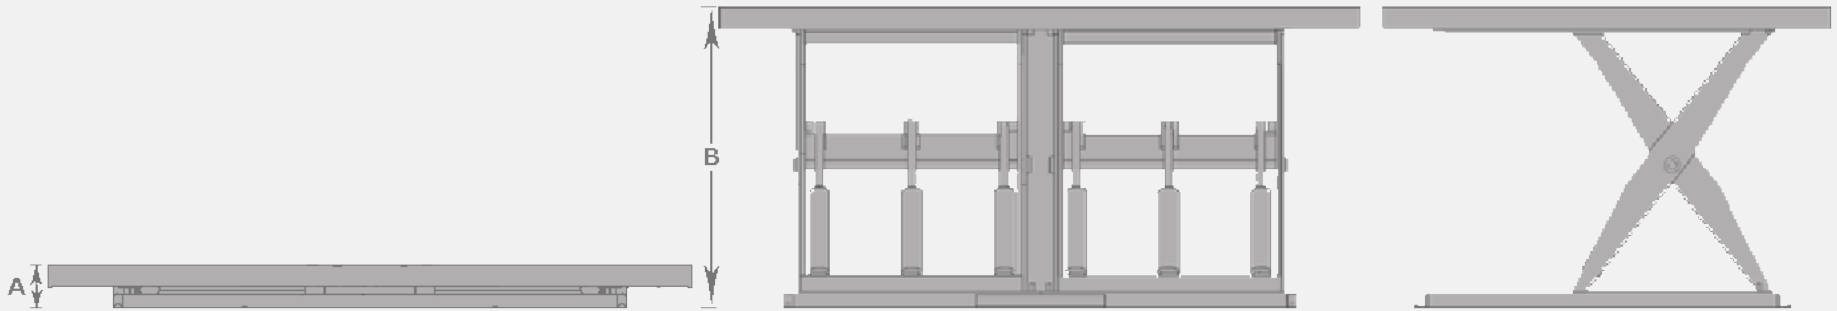

PRG Lifts

PRG Scissor Lifts							
Platform Size	A (inches)	B (inches)	Total Height (inches)	Max Live Load (lbs)	Ecode	Speed Up (sec) w/ Full Load	Speed Down (sec) w/ Full Load
16.25" x 34"	6"	31"	37"	500	2.99A10	12.8	8.7
21" x 30"	7.5"	29"	36.5"	500	2.99A20	13.7	Gravity
30" x 72"	15"	96	111"	500	2.99A30	16	12
24" x 48"	6"	30"	36"	1000	2.99B25	-	Gravity
18" x 42"	6"	37"	43"	1250	2.99C25	19.5	7.7
18" x 42"	6"	37"	43"	2000	2.99C25	-	Gravity
48" x 102.5"	7"	72"	79"	2000	2.99C50	54	13
36" x 84"	8"	49"	57"	4000	2.99D30	4.7	12.6
58" x 92"	14"	110"	124"	4000	2.99D40	9.5	4
62" x 92"	14"	110"	124"	4000	2.99D45	-	Gravity
43" x 84"	10"	50"	60"	6000	2.99F40	-	Gravity
43" x 84"	17" / 23"	85"	102"/108"	6000	2.99F40	16	9
43" x 84"	17"	85"	102"	6000	2.99F40	13	9
72" x 132"	18.5	145.5"	164"	6000	2.99F55	-	-
84" x 120"	8.5	48"	56.5"	12000	2.99H60	19	22