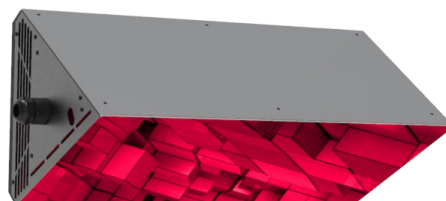

WonderWall / Toblerooone

A Modular Scenic Product

Technical Details

Power:	700 Watt with CB8 DMX
Tilting:	Speed : 7 Rotations per minute Maximum 540° tilt 42° per second
Dimensions:	3 x 570 by 270 mm 3 x 22.44 by 10.63 in
Scenic:	Standard as a mirror
Lights:	2 x 4 60 W RGBW OSRAM LED 10-38° adaptable lens Smooth Dimming Strobe Effect
LED	ROE CB8 Video Mapping

The WonderWall

The WonderWall gives you the full package to incorporate the Toblerooone in a Videowall.

- 1 SPACEFRAME™
- 2 WonderWall Bracket Systems
- 2 Toblerooones
- 1 Left E-Shape
- 1 Right E-Shape

SPACEFRAME with Toblerooone

The SPACEFRAME with Toblerooone gives you the ability to use the Toblerooone as a lighting and dynamic scenic element fitted into the multifunctional SPACEFRAME™

- 1 SPACEFRAME™
- 2 WonderWall Bracket Systems
- 2 Toblerooones