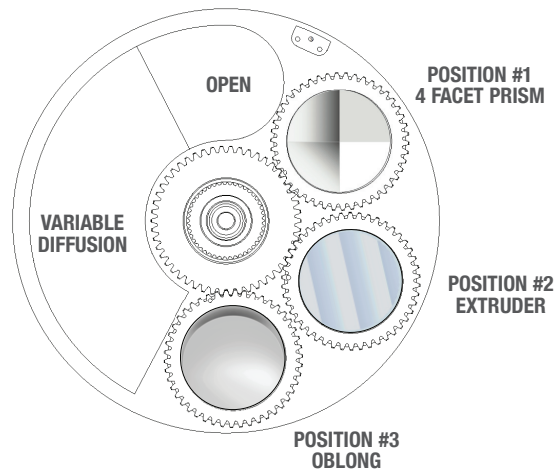

Best Boy 4000® Spot Gobo Wheels

Gobo Wheel 1

Gobo Wheel 2

Effect Wheel

The following charts represent the standard gobo wheel configurations for the Best Boy 4000® Spot luminaire.

See reverse side for standard Color Wheel configurations.

Best Boy 4000® Spot Designer Color Wheel

Designer Color Wheel

The following chart represents the standard color wheel configurations for the Best Boy 4000® Spot luminaire.

WWW.PRG.COM

BEST BOY 4000® SPOT IS A REGISTERED TRADEMARK OF PRODUCTION RESOURCE GROUP, LLC.