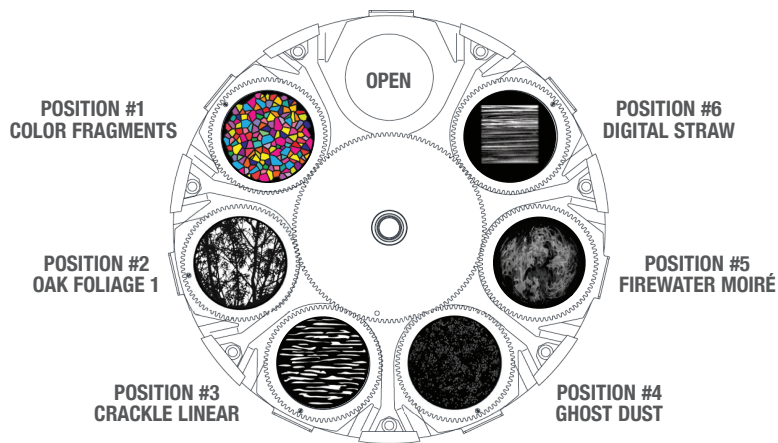

Best Boy 4000® Spot Gobo Wheels

Gobo Wheel 1

Gobo Wheel 2

Effect Wheel

The following charts represent the standard gobo wheel configurations for the Best Boy 4000® Spot luminaire.

See reverse side for standard Color Wheel configurations.

Best Boy 4000® Spot Designer Color Wheel

Designer Color Wheel

The following chart represents the standard color wheel configurations for the Best Boy 4000® Spot luminaire.

WWW.PRG.COM

BEST BOY 4000® SPOT IS A REGISTERED TRADEMARK OF PRODUCTION RESOURCE GROUP, LLC.