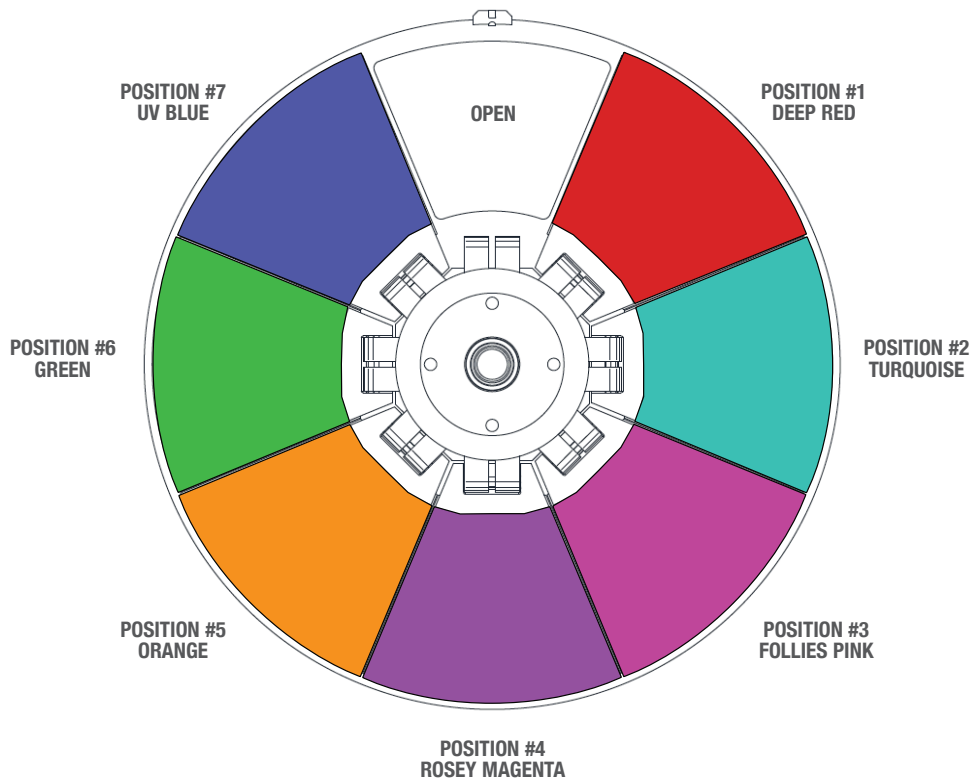

Best Boy 4000® Spot Gobo Wheels

Gobo Wheel 1

Gobo Wheel 2

Effect Wheel

The following charts represent the standard gobo wheel configurations for the Best Boy 4000® Spot luminaire.

See reverse side for standard Color Wheel configurations.

Best Boy 4000® Spot Designer Color Wheel

Designer Color Wheel

The following chart represents the standard color wheel configurations for the Best Boy 4000® Spot luminaire.

WWW.PRG.COM

BEST BOY 4000® SPOT IS A REGISTERED TRADEMARK OF PRODUCTION RESOURCE GROUP, LLC.