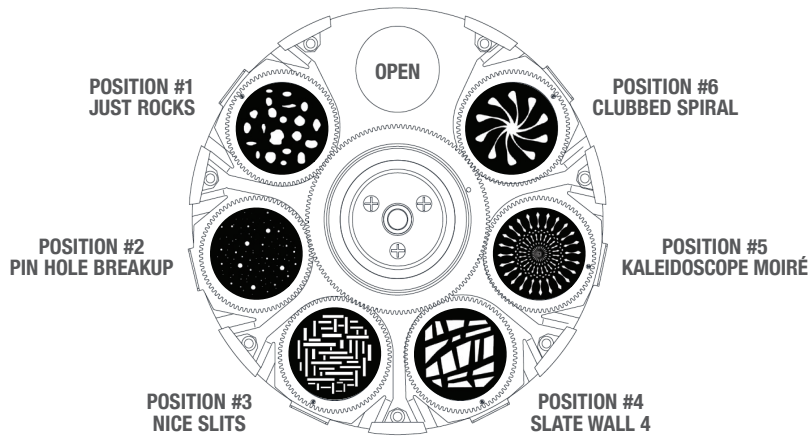

Best Boy 4000® Spot Gobo Wheels

Gobo Wheel 1

Gobo Wheel 2

Effect Wheel

The following charts represent the standard gobo wheel configurations for the Best Boy 4000® Spot luminaire.

See reverse side for standard Color Wheel configurations.

Best Boy 4000® Spot Designer Color Wheel

Designer Color Wheel

The following chart represents the standard color wheel configurations for the Best Boy 4000® Spot luminaire.

WWW.PRG.COM

BEST BOY 4000® SPOT IS A REGISTERED TRADEMARK OF PRODUCTION RESOURCE GROUP, LLC.