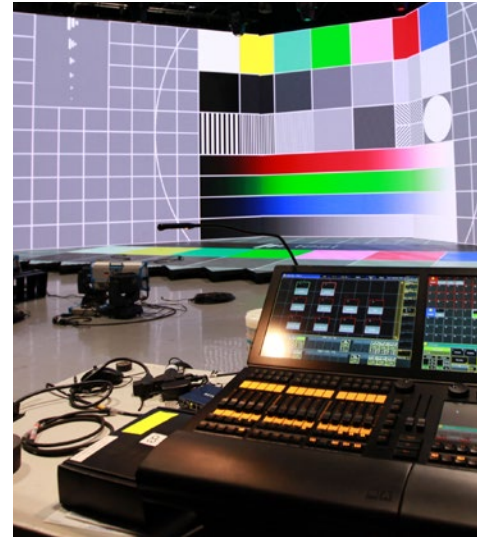

We take all possible precautions to ensure the safety of our employees, customers and visitors during the COVID-19 pandemic. We provide a COVID compliance officer at each studio booking to ensure strict adherence to safety procedures. Learn more about our protocols in our [Safety and Sanitation Policies](#).

Specifications

- Space 3,070 sq. ft.
- Stage 45' x 33'
- Ceiling grid height 27'
- LED wall 16.5' high x 50' wide, 2.9mm resolution
- LED Floor, 50' wide, 6.2mm resolution
- Power (2) 200 Amp
- 24-hr access
- Climate control
- Green room, kitchen, dressing rooms, production office
- On-site parking
- Located 15 miles from downtown Chicago

Call your account manager for more information.