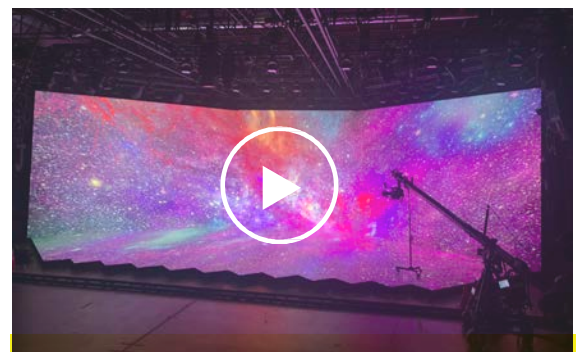

PART OF OUR STUDIO NETWORK

In addition to our Los Angeles location, we have Digital Studios in New York, Nashville, Las Vegas and Orlando. These environments were similarly created for both pre-recorded and live content for digital events and built for safe, efficient production at any scale.