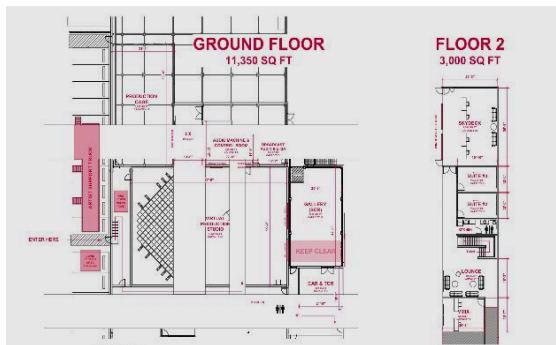

### VENUE FEATURES

- Onsite Covid Compliance Officer
- [Facility protocols](#) enforced
- Private controlled entrance with temperature scan
- Social distanced work zones
- 4,390 sq ft of HVAC controlled stage space
- Green rooms, catering space and production offices
- On-site parking
- LED walls, (2) 16' 5" h x 24' 7" w (1) 16' 5" h x 16' w
- LED Floor: 248x active LED tiles, 51' W x 30' D

### STUDIO SITE PLAN

Our 14,350 sq ft studio has multiple work zones available, including an isolated control room with a glass enclosure, green rooms and production offices. We invite you to customize the rentable space to the needs of your production. View our full studio site plan and stage drawings [here](#).