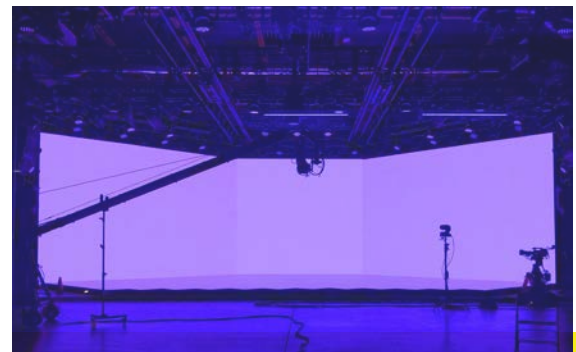

## A completely scalable extended reality solution

PRG's Virtual Production Studio is an immersive, extended reality environment able to accommodate any pre-recorded or live production. Equipped with an xR Stage, it is designed to provide full control over both the lighting and the filmed scenes with real-time visualization and full broadcast capabilities. This cutting edge workflow and technology can be applied to everything from award shows to corporate events, music videos, livestreamed concerts or commercial shoots.

### VENUE FEATURES

- Onsite Covid Compliance Officer
- [Facility protocols](#) enforced
- Private controlled entrance with temperature scan
- Social distanced work zones
- 4,390 sq ft of HVAC controlled stage space
- Green rooms, catering space and production offices
- On-site parking
- LED walls, (2) 16' 5" h x 24' 7" w (1) 16' 5" h x 16' w
- LED Floor: 248x active LED tiles, 51' W x 30' D