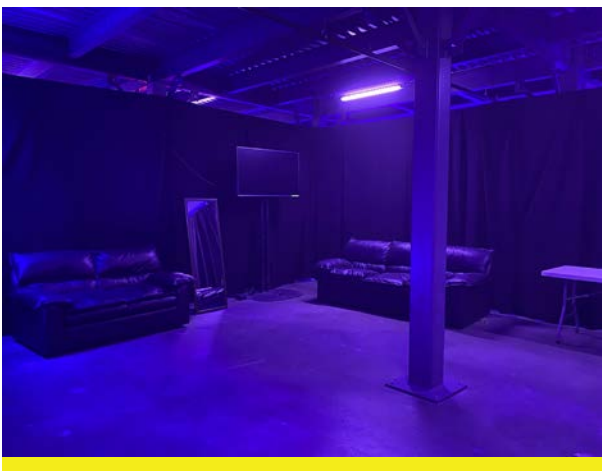

PRODUCTION OVERFLOW