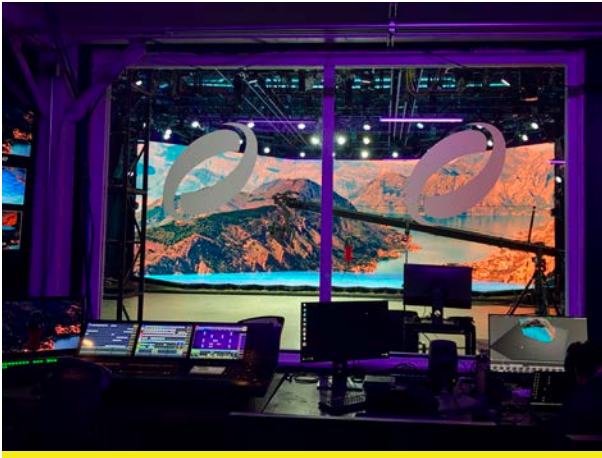

STAGE CONTROL GALLERY