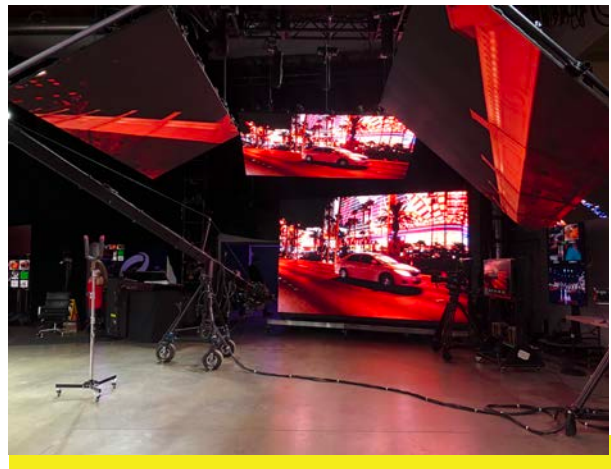

ENHANCED ENVIRONMENT CAR PROCESS