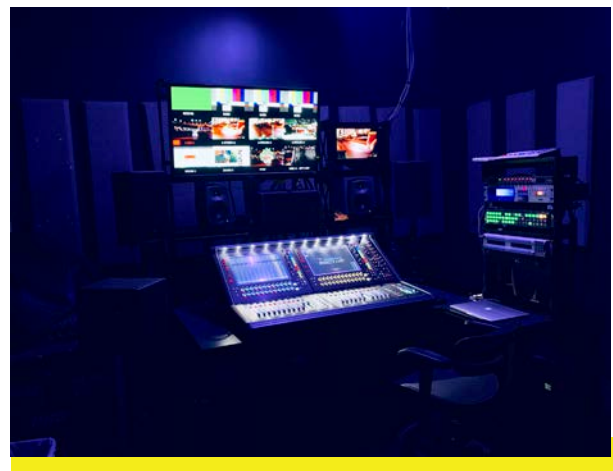

BROADCAST AUDIO