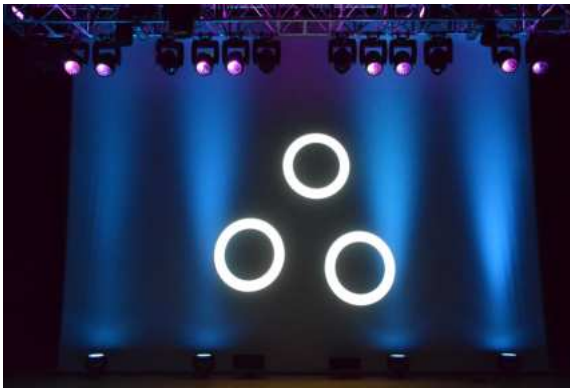

Best Boy BeamFX Load

Gobo Wheel 1

Detail Sheet

Actual Projected Image

Actual Projected Image in Haze

Wheel 1-Slot 1
"Bathtub"

Wheel 1-Slot 2
"Gatling Gun"

Wheel 1-Slot 3
"Pinhole"

Wheel 1-Slot 4
"Paddle Wheel"

Wheel 1-Slot 5
"Kaleidoscope Moire"

*Moire gobo optimized for rotating effect

Wheel 1-Slot 6
"Complex Paddle"

Best Boy BeamFX Load

Gobo Wheel 2

Detail Sheet

Actual Projected Image

Actual Projected Image in Haze

Wheel 2-Slot 1
"Tri Cone"

Wheel 2-Slot 2
"Bar"

Wheel 2-Slot 3
"Wavy Cone"

Wheel 2-Slot 4
"Wobble Cone"

Wheel 2-Slot 5
"4 Hole"

Wheel 2-Slot 6
"Fan Blade"

Best Boy BeamFX Load Effects Wheel Detail Sheet