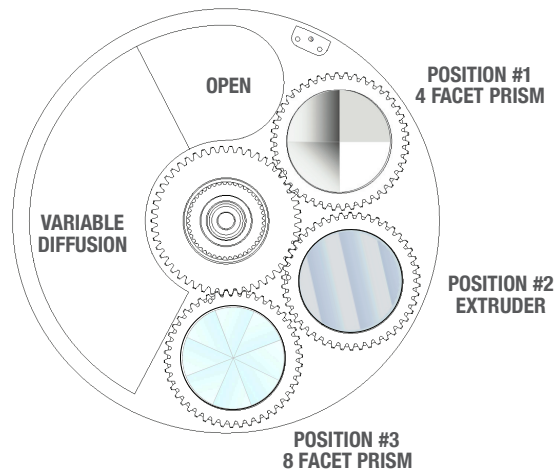

Best Boy LED Spot Gobo Wheels

Gobo Wheel 1

Gobo Wheel 2

Effect Wheel

The following charts represent the standard gobo wheel configurations for the Best Boy LED Spot luminaire.

See reverse side for standard Color Wheel configurations.

Best Boy LED Spot Designer Color Wheel

Designer Color Wheel

The following chart represents the standard color wheel configurations for the Best Boy LED Spot luminaire.

WWW.PRG.COM

BEST BOY LED SPOT IS A REGISTERED TRADEMARK OF PRODUCTION RESOURCE GROUP, LLC.