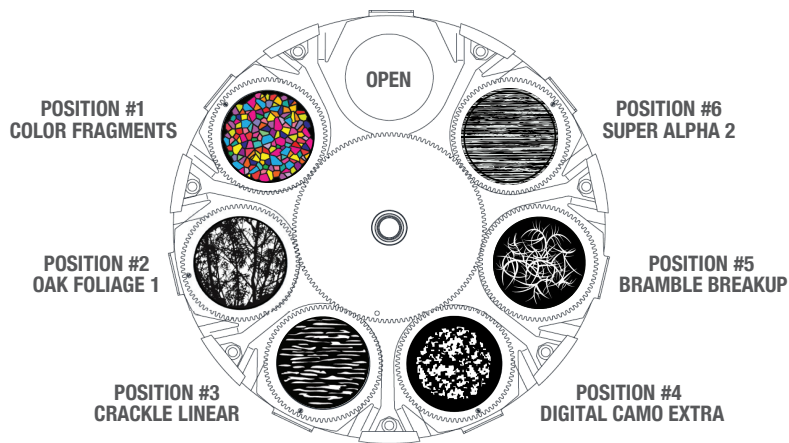

Best Boy LED Spot Gobo Wheels

Gobo Wheel 1

Gobo Wheel 2

Effect Wheel

The following charts represent the standard gobo wheel configurations for the Best Boy LED Spot luminaire.

See reverse side for standard Color Wheel configurations.

Best Boy LED Spot Designer Color Wheel

Designer Color Wheel

The following chart represents the standard color wheel configurations for the Best Boy LED Spot luminaire.

WWW.PRG.COM

BEST BOY LED SPOT IS A REGISTERED TRADEMARK OF PRODUCTION RESOURCE GROUP, LLC.