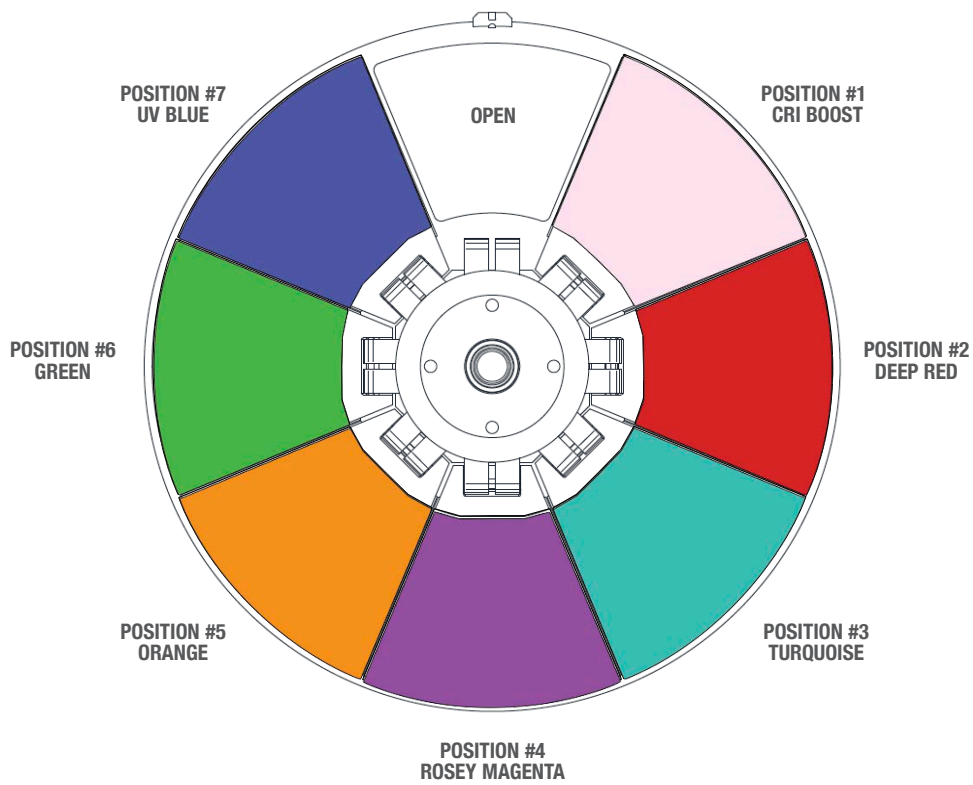

Best Boy LED Spot Gobo Wheels

Gobo Wheel 1

Gobo Wheel 2

Effect Wheel

The following charts represent the standard gobo wheel configurations for the Best Boy LED Spot luminaire.

See reverse side for standard Color Wheel configurations.

Best Boy LED Spot Designer Color Wheel

Designer Color Wheel

The following chart represents the standard color wheel configurations for the Best Boy LED Spot luminaire.

WWW.PRG.COM

BEST BOY LED SPOT IS A REGISTERED TRADEMARK OF PRODUCTION RESOURCE GROUP, LLC.