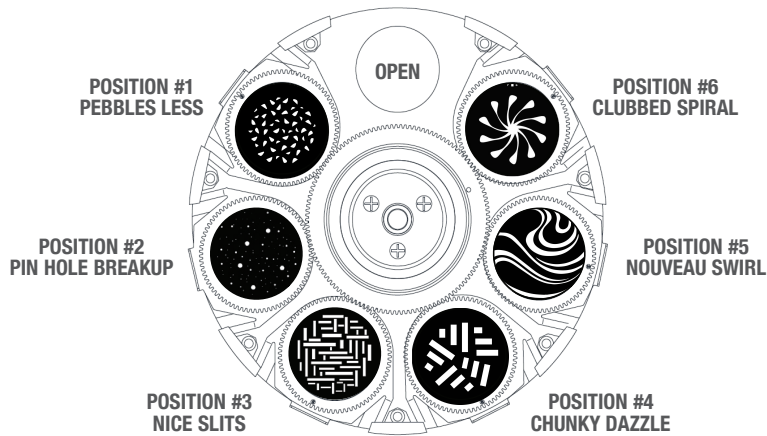

Best Boy LED Spot Gobo Wheels

Gobo Wheel 1

Gobo Wheel 2

Effect Wheel

The following charts represent the standard gobo wheel configurations for the Best Boy LED Spot luminaire.

See reverse side for standard Color Wheel configurations.

Best Boy LED Spot Designer Color Wheel

Designer Color Wheel

The following chart represents the standard color wheel configurations for the Best Boy LED Spot luminaire.

WWW.PRG.COM

BEST BOY LED SPOT IS A REGISTERED TRADEMARK OF PRODUCTION RESOURCE GROUP, LLC.