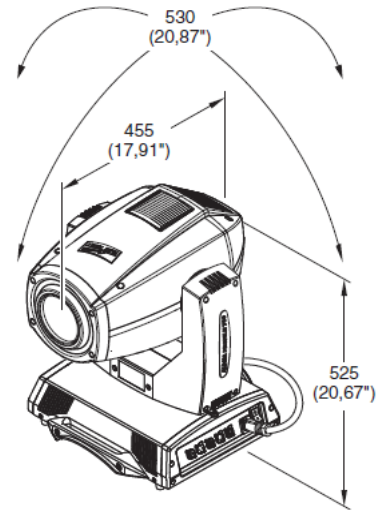

ALPHA SPOT QWO 800 ST

ALPHA SPOT 800 QWO ST - DMX チャンネル

Channel	Channel Mode	
	Standard	Vector
1	CYAN	CYAN
2	MAGENTA	MAGENTA
3	YELLOW	YELLOW
4	CTO	CTO
5	COLOUR WHEEL	COLOUR WHEEL
6	MACRO COLORS	MACRO COLORS
7	STOP / STROBE	STOP / STROBE
8	DIMMER	DIMMER
9	DIMMER FINE	DIMMER FINE
10	IRIS	IRIS
11	STATIC GOBO CHANGE	STATIC GOBO CHANGE
12	ROTATING GOBO CHANGE	ROTATING GOBO CHANGE
13	GOBO ROTATION	GOBO ROTATION
14	GOBO FINE	GOBO FINE
15	PRISM INSERTION	PRISM INSERTION
16	PRISM ROTATION	PRISM ROTATION
17	FROST	FROST
18	ANIMATION DISK INSERTION	ANIMATION DISK INSERTION
19	ANIMATION DISK ROTATION	ANIMATION DISK ROTATION
20	FOCUS	FOCUS
21	FOCUS FINE	FOCUS FINE
22	ZOOM	ZOOM
23	AUTOFOCUS DISTANCE	AUTOFOCUS DISTANCE
24	AUTOFOCUS ADJUSTMENT	AUTOFOCUS ADJUSTMENT
25	MACRO EFFECTS	MACRO EFFECTS
26	PAN	PAN
27	PAN FINE	PAN FINE
28	TILT	TILT
29	TILT FINE	TILT FINE
30	FUNCTION	FUNCTION
31	RESET	RESET
32	LAMP ON/OFF	LAMP ON/OFF
33		PAN TILT TIME
34		COLOUR TIME
35		BEAM TIME
36		GOBO TIME

取付寸法図