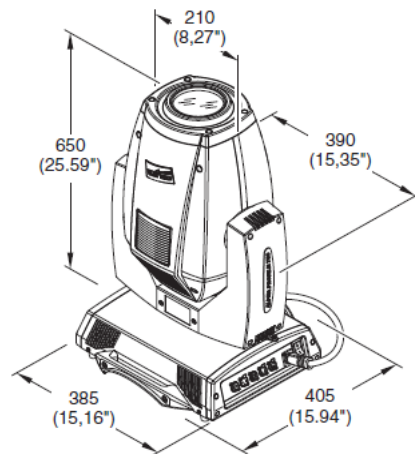

ALPHA SPOT QWO 800 ST

ALPHA SPOT 800 QWO ST - DMX チャンネル

Channel	Channel Mode	
	Standard	Vector
1	CYAN	CYAN
2	MAGENTA	MAGENTA
3	YELLOW	YELLOW
4	CTO	CTO
5	COLOUR WHEEL	COLOUR WHEEL
6	MACRO COLORS	MACRO COLORS
7	STOP / STROBE	STOP / STROBE
8	DIMMER	DIMMER
9	DIMMER FINE	DIMMER FINE
10	IRIS	IRIS
11	STATIC GOBO CHANGE	STATIC GOBO CHANGE
12	ROTATING GOBO CHANGE	ROTATING GOBO CHANGE
13	GOBO ROTATION	GOBO ROTATION
14	GOBO FINE	GOBO FINE
15	PRISM INSERTION	PRISM INSERTION
16	PRISM ROTATION	PRISM ROTATION
17	FROST	FROST
18	ANIMATION DISK INSERTION	ANIMATION DISK INSERTION
19	ANIMATION DISK ROTATION	ANIMATION DISK ROTATION
20	FOCUS	FOCUS
21	FOCUS FINE	FOCUS FINE
22	ZOOM	ZOOM
23	AUTOFOCUS DISTANCE	AUTOFOCUS DISTANCE
24	AUTOFOCUS ADJUSTMENT	AUTOFOCUS ADJUSTMENT
25	MACRO EFFECTS	MACRO EFFECTS
26	PAN	PAN
27	PAN FINE	PAN FINE
28	TILT	TILT
29	TILT FINE	TILT FINE
30	FUNCTION	FUNCTION
31	RESET	RESET
32	LAMP ON/OFF	LAMP ON/OFF
33		PAN TILT TIME
34		COLOUR TIME
35		BEAM TIME
36		GOBO TIME

取付寸法図