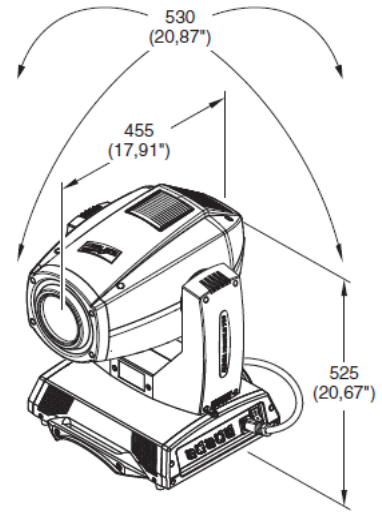

www.claypaky.it

ALPHA SPOT QWO 800 ST

ALPHA SPOT 800 QWO ST - DMX チャンネル

Channel	Channel Mode	
	Standard	Vector
1	CYAN	CYAN
2	MAGENTA	MAGENTA
3	YELLOW	YELLOW
4	CTO	CTO
5	COLOUR WHEEL	COLOUR WHEEL
6	MACRO COLORS	MACRO COLORS
7	STOP / STROBE	STOP / STROBE
8	DIMMER	DIMMER
9	DIMMER FINE	DIMMER FINE
10	IRIS	IRIS
11	STATIC GOBO CHANGE	STATIC GOBO CHANGE
12	ROTATING GOBO CHANGE	ROTATING GOBO CHANGE
13	GOBO ROTATION	GOBO ROTATION
14	GOBO FINE	GOBO FINE
15	PRISM INSERTION	PRISM INSERTION
16	PRISM ROTATION	PRISM ROTATION
17	FROST	FROST
18	ANIMATION DISK INSERTION	ANIMATION DISK INSERTION
19	ANIMATION DISK ROTATION	ANIMATION DISK ROTATION
20	FOCUS	FOCUS
21	FOCUS FINE	FOCUS FINE
22	ZOOM	ZOOM
23	AUTOFOCUS DISTANCE	AUTOFOCUS DISTANCE
24	AUTOFOCUS ADJUSTMENT	AUTOFOCUS ADJUSTMENT
25	MACRO EFFECTS	MACRO EFFECTS
26	PAN	PAN
27	PAN FINE	PAN FINE
28	TILT	TILT
29	TILT FINE	TILT FINE
30	FUNCTION	FUNCTION
31	RESET	RESET
32	LAMP ON/OFF	LAMP ON/OFF
33		PAN TILT TIME
34		COLOUR TIME
35		BEAM TIME
36		GOBO TIME

取付寸法図