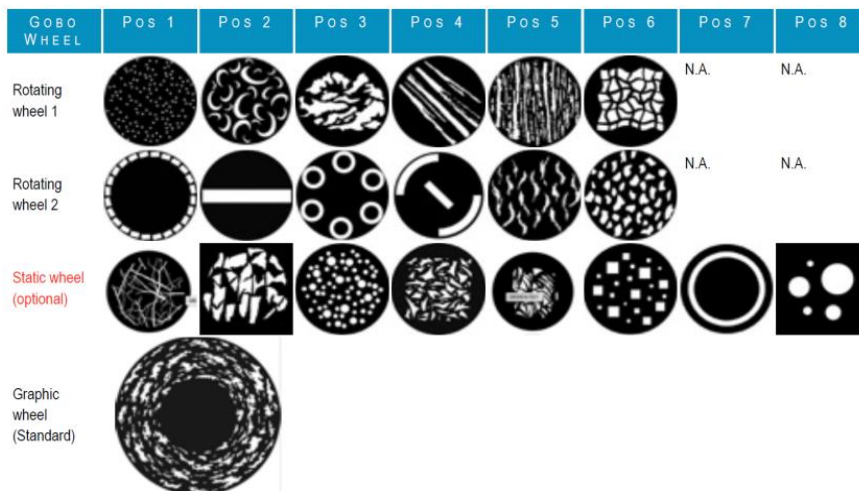

回転GOBO・アニメーションゴボ

©2015 PRG K.K.

製品の外观および仕様は、改良のため予告なく変更することがありますので、あらかじめご了承ください。

カタログと実際の製品および光源等の色とは印刷の関係で多少異なる場合があります。

Ver.2015/10

PRG 株式会社
WWW.PRG.COM