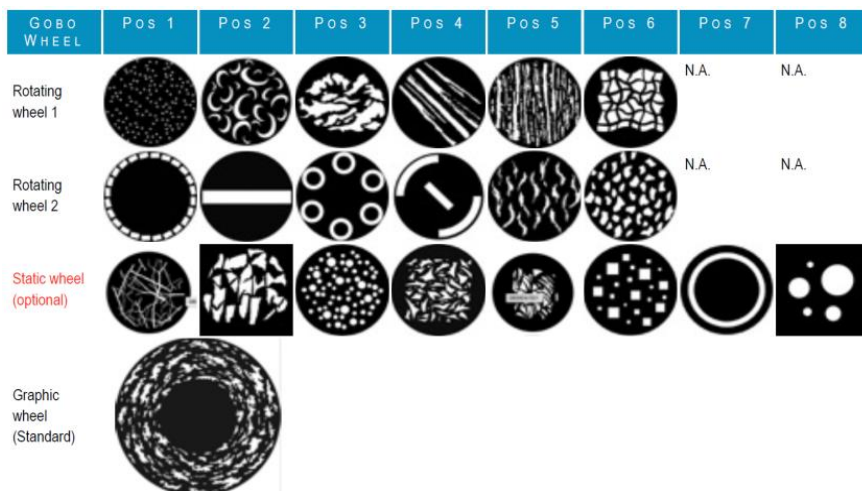

回転GOBO・アニメーションゴボ

©2016 PRG K.K.

製品の外观および仕様は、改良のため予告なく変更することがありますので、あらかじめご了承ください。
カタログと実際の製品および光源等の色とは印刷の関係で多少異なる場合があります。

Ver.2016/05