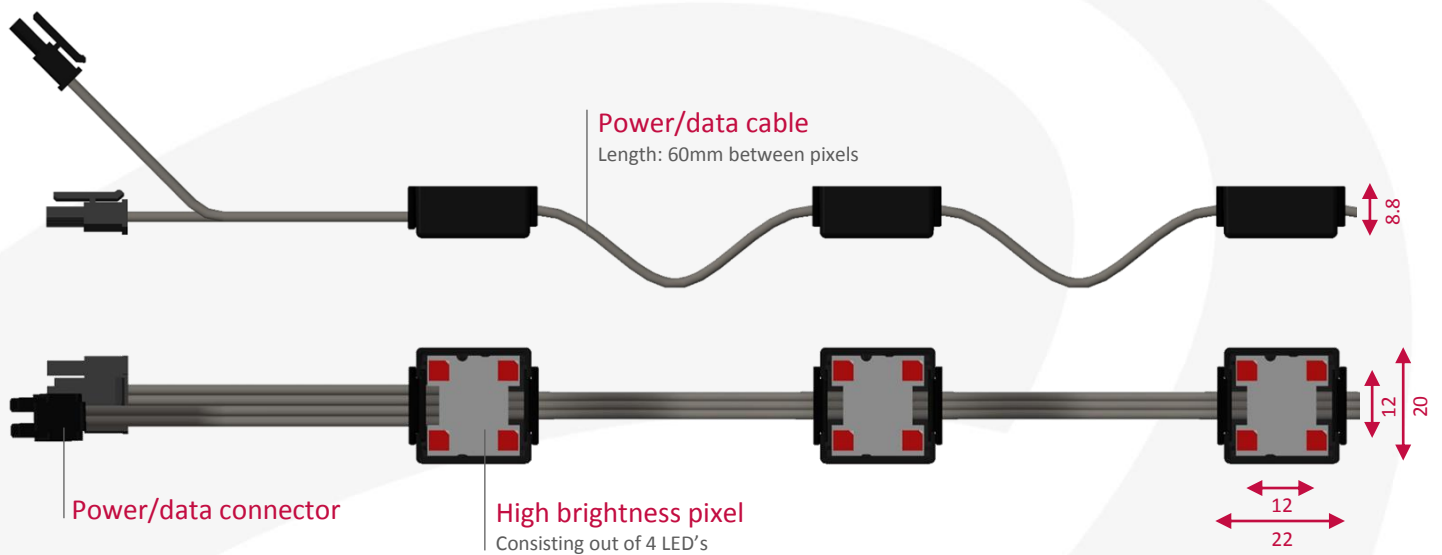

## P24 Pixelstring – Creative LED string

The P24 Pixelstring has been developed by PRG Projects and is an innovative high brightness product with numerous application possibilities.

With a pixel pitch of 24 to 84 mm per string, it can be used in all sorts of creative setups. With its maximum brightness of 8000 nits, it can also be applied in full daylight.

### P24 Pixelstring – Technical Details

DIMENSIONS:	22 x 20 x 8.8 mm (per pixel) Cable between pixels: 60 mm
WEIGHT:	97 g
PIXELPITCH:	24 – 84 mm
PIXELS / STRING:	16
BRIGHTNESS:	8000 Nit (pitch of 24 x 24 mm)