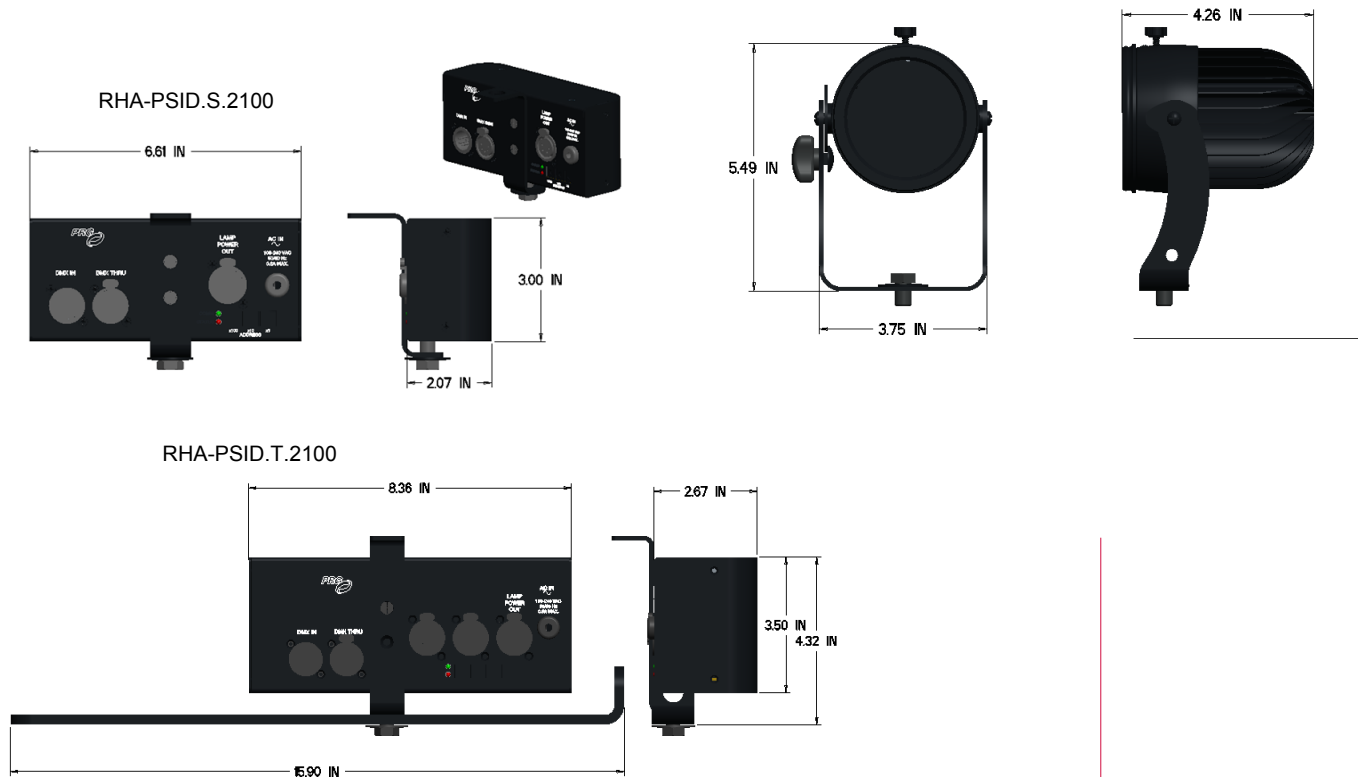

#### MAXIMUM FLOOD FOCUS

FIELD ANGLE - 69.2 DEGREES

BEAM ANGLE - 55.4 DEGREES

DISTANCE	5	10	15	20	25
CENTER PEAK INTENSITY (UW/CM2)	33	8	4	2	1
BEAM DIA. (FT) @ 50% OF CENTER	5.2'	10.5'	15.7'	21'	26.2'
BEAM DIA. (FT) @ 10% OF CENTER	6.9'	13.8'	20.7'	27.6'	34.5'

## Dimensions