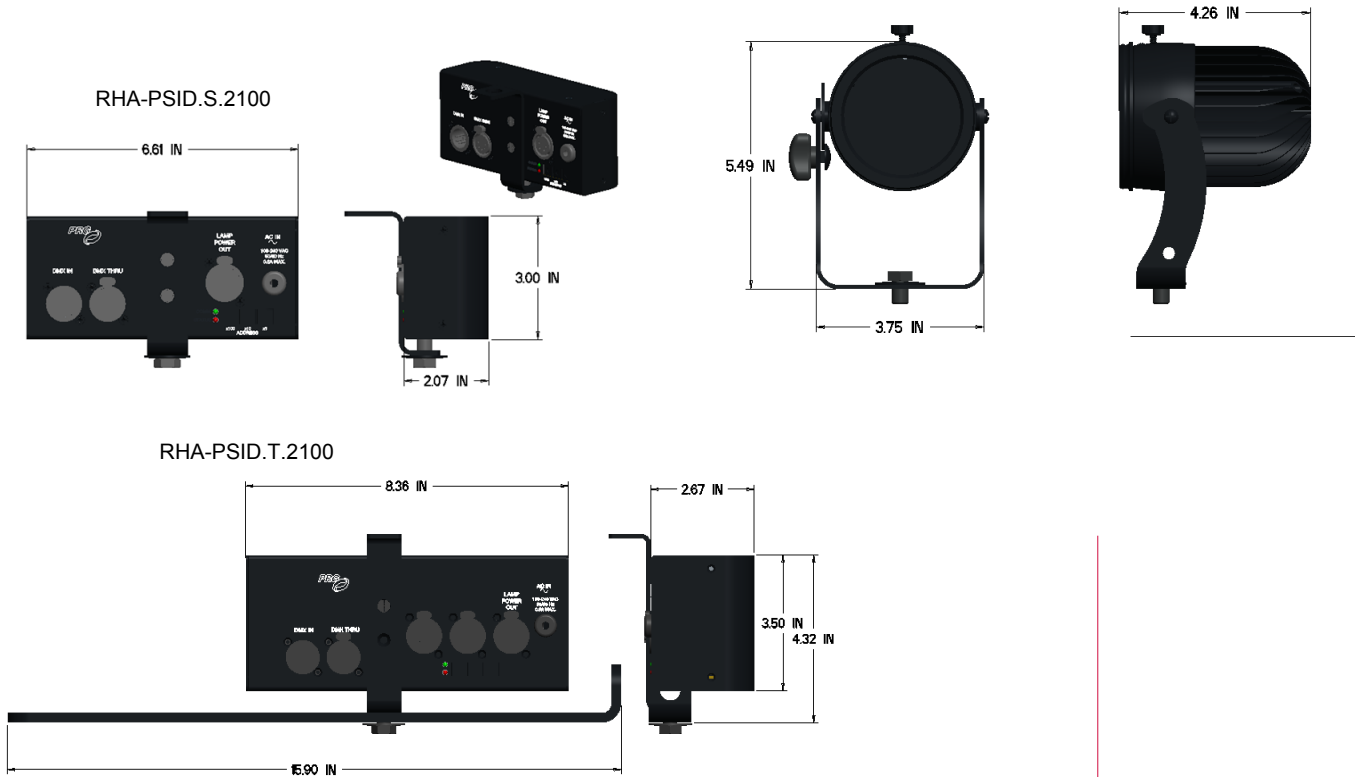

Photometry - White Light Bullet

Pending

Photometry - UV Bullet

NARROW SPOT FOCUS

FIELD ANGLE - 13.3 DEGREES

BEAM ANGLE - 7.4 DEGREES

DISTANCE	5	10	15	20	25
CENTER PEAK INTENSITY (UW/CM2)	1709	427	190	107	68
BEAM DIA. (FT) @ 50% OF CENTER	0.7"	1.3"	2"	2.6"	3.3"
BEAM DIA. (FT) @ 10% OF CENTER	1.2"	2.3"	3.5"	4.7"	5.9"

MAXIMUM FLOOD FOCUS

FIELD ANGLE - 69.2 DEGREES

BEAM ANGLE - 55.4 DEGREES

DISTANCE	5	10	15	20	25
CENTER PEAK INTENSITY (UW/CM2)	33	8	4	2	1
BEAM DIA. (FT) @ 50% OF CENTER	5.2'	10.5'	15.7'	21'	26.2'
BEAM DIA. (FT) @ 10% OF CENTER	6.9'	13.8'	20.7'	27.6'	34.5'

Photometry - Daylight Bullet

Pending

Bullet Series 2.0 - UV, White Light & Daylight

Dimensions

Bullet Part Numbers

Bullet Series 2.0 Single Head Fixture w/o Power Supply

RHA-UVB.H.2110	UV BULLET 365nm, Black, Single Head w/o DMX Power Supply*
RHA-WLB.H.2130	White Light Bullet 3,000K, Black Single Head w/o DMX Power Supply*
RHA-DLB.H.2150	Daylight Bullet 5,000K, Black, Single Head w/o DMX Power Supply*

***NOTE: Bullet Series Power Supply Sold Separately from Fixture Head**

Bullet Series 2.0 Power Supplies

RHA-PSID.S.2100	Power Supply, Indoor, Single Head, Black. ETL Listed and CE Marked
RHA-PSID.T.2100	Power Supply, Indoor, Triple Head, Black. ETL Listed
RHA-PSOD.1.2101	Power Supply, Outdoor, Single Head, Black. ETL Listed and CE Marked
RHA-PSOD.3.2102	Power Supply, Outdoor, Three Head, Black. ETL Listed and CE Marked
RHA-PSOD.6.2103	Power Supply, Outdoor, Six Head, Black. ETL Listed and CE Marked