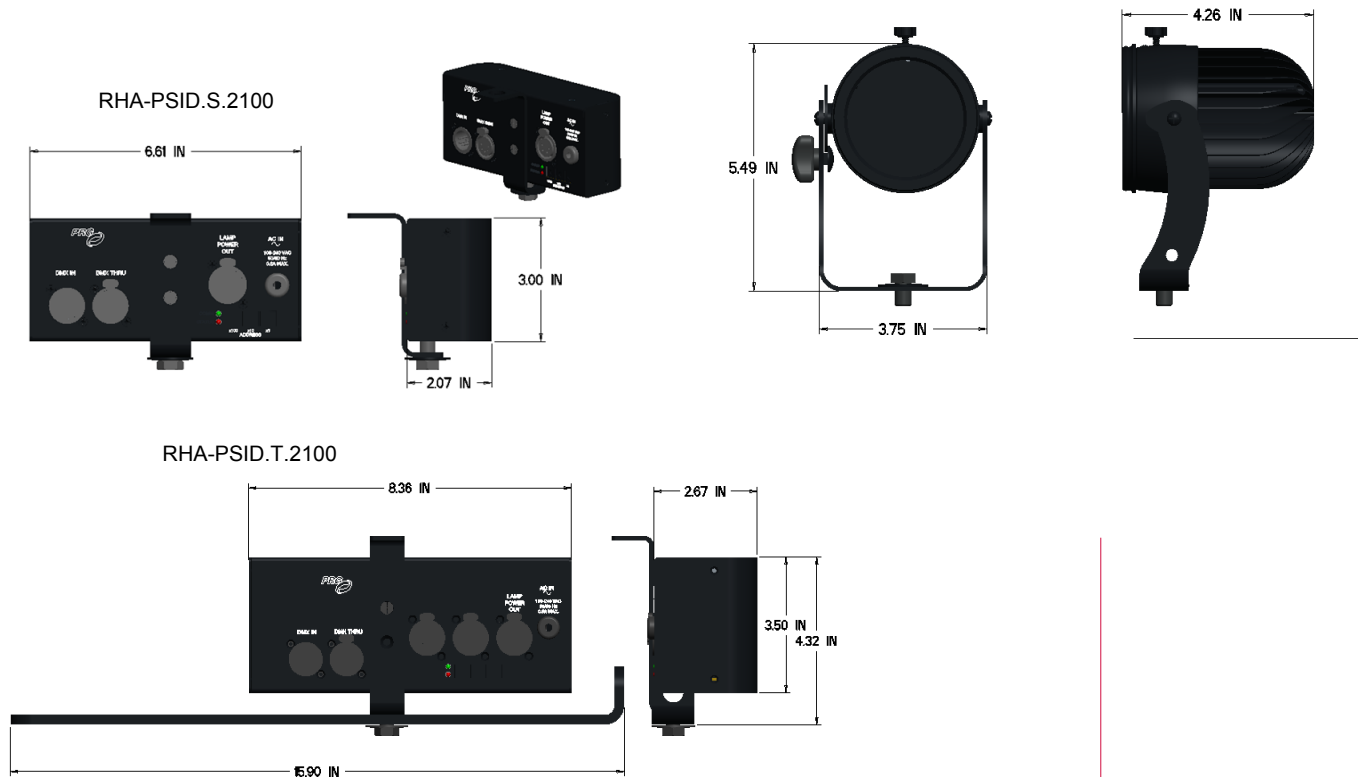

Photometry - White Light Bullet

Pending

Photometry - UV Bullet

NARROW SPOT FOCUS

FIELD ANGLE - 13.3 DEGREES

BEAM ANGLE - 7.4 DEGREES

DISTANCE	5	10	15	20	25
CENTER PEAK INTENSITY (UW/CM2)	1709	427	190	107	68
BEAM DIA. (FT) @ 50% OF CENTER	0.7"	1.3"	2"	2.6"	3.3"
BEAM DIA. (FT) @ 10% OF CENTER	1.2"	2.3"	3.5"	4.7"	5.9"

MAXIMUM FLOOD FOCUS

FIELD ANGLE - 69.2 DEGREES

BEAM ANGLE - 55.4 DEGREES

DISTANCE	5	10	15	20	25
CENTER PEAK INTENSITY (UW/CM2)	33	8	4	2	1
BEAM DIA. (FT) @ 50% OF CENTER	5.2'	10.5'	15.7'	21'	26.2'
BEAM DIA. (FT) @ 10% OF CENTER	6.9'	13.8'	20.7'	27.6'	34.5'

Photometry - Daylight Bullet

Pending

Bullet Series 2.0 - UV, White Light & Daylight

Dimensions

Bullet Part Numbers

Bullet Series 2.0 Single Head Fixture w/o Power Supply

RHA-UVB.H.2110	UV BULLET 365nm, Black, Single Head w/o DMX Power Supply*
RHA-WLB.H.2130	White Light Bullet 3,000K, Black Single Head w/o DMX Power Supply*
RHA-DLB.H.2150	Daylight Bullet 5,000K, Black, Single Head w/o DMX Power Supply*

***NOTE: Bullet Series Power Supply Sold Separately from Fixture Head**

Bullet Series 2.0 Power Supplies

RHA-PSID.S.2100	Power Supply, Indoor, Single Head, Black. ETL Listed and CE Marked
RHA-PSID.T.2100	Power Supply, Indoor, Triple Head, Black. ETL Listed
RHA-PSOD.1.2101	Power Supply, Outdoor, Single Head, Black. ETL Listed and CE Marked
RHA-PSOD.3.2102	Power Supply, Outdoor, Three Head, Black. ETL Listed and CE Marked
RHA-PSOD.6.2103	Power Supply, Outdoor, Six Head, Black. ETL Listed and CE Marked