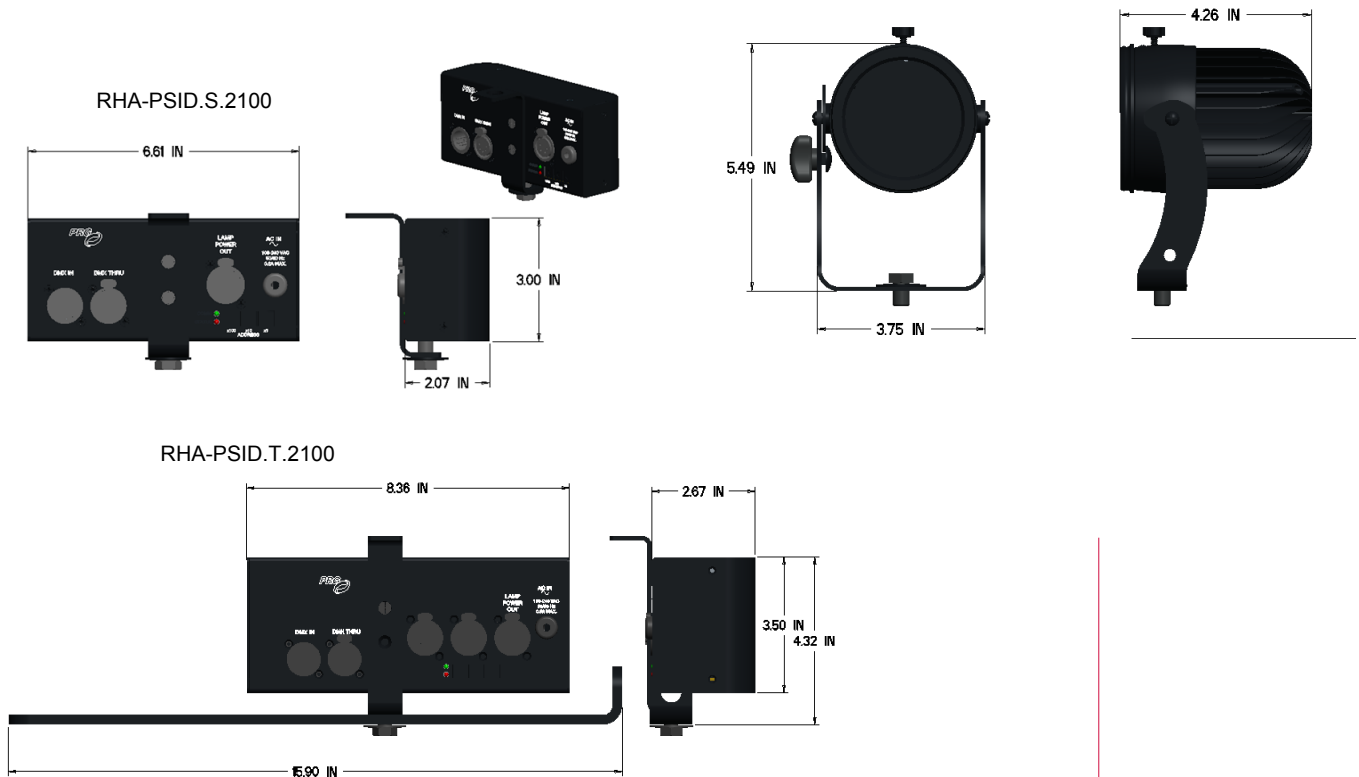

Photometry - White Light Bullet

Pending

Photometry - UV Bullet

NARROW SPOT FOCUS

FIELD ANGLE - 13.3 DEGREES

BEAM ANGLE - 7.4 DEGREES

DISTANCE	5	10	15	20	25
CENTER PEAK INTENSITY (UW/CM2)	1709	427	190	107	68
BEAM DIA. (FT) @ 50% OF CENTER	0.7"	1.3"	2"	2.6"	3.3"
BEAM DIA. (FT) @ 10% OF CENTER	1.2"	2.3"	3.5"	4.7"	5.9"

MAXIMUM FLOOD FOCUS

FIELD ANGLE - 69.2 DEGREES

BEAM ANGLE - 55.4 DEGREES

DISTANCE	5	10	15	20	25
CENTER PEAK INTENSITY (UW/CM2)	33	8	4	2	1
BEAM DIA. (FT) @ 50% OF CENTER	5.2'	10.5'	15.7'	21'	26.2'
BEAM DIA. (FT) @ 10% OF CENTER	6.9'	13.8'	20.7'	27.6'	34.5'

Photometry - Daylight Bullet

Pending

Bullet Series 2.0 - UV, White Light & Daylight

Dimensions

Bullet Part Numbers

Bullet Series 2.0 Single Head Fixture w/o Power Supply

RHA-UVB.H.2110	UV BULLET 365nm, Black, Single Head w/o DMX Power Supply*
RHA-WLB.H.2130	White Light Bullet 3,000K, Black Single Head w/o DMX Power Supply*
RHA-DLB.H.2150	Daylight Bullet 5,000K, Black, Single Head w/o DMX Power Supply*

***NOTE: Bullet Series Power Supply Sold Separately from Fixture Head**

Bullet Series 2.0 Power Supplies

RHA-PSID.S.2100	Power Supply, Indoor, Single Head, Black. ETL Listed and CE Marked
RHA-PSID.T.2100	Power Supply, Indoor, Triple Head, Black. ETL Listed
RHA-PSOD.1.2101	Power Supply, Outdoor, Single Head, Black. ETL Listed and CE Marked
RHA-PSOD.3.2102	Power Supply, Outdoor, Three Head, Black. ETL Listed and CE Marked
RHA-PSOD.6.2103	Power Supply, Outdoor, Six Head, Black. ETL Listed and CE Marked