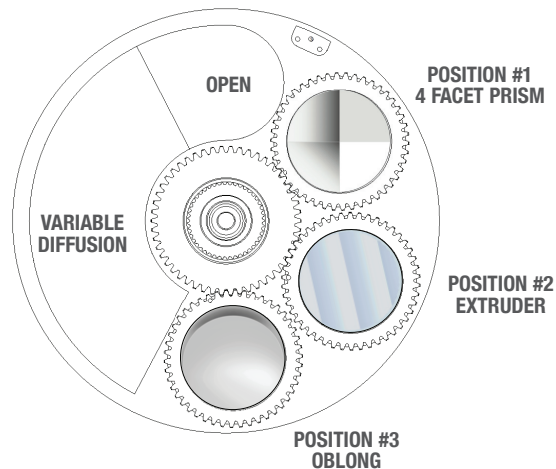

# Best Boy 4000® Spot Gobo Wheels

## Gobo Wheel 1

## Effect Wheel

The following charts represent the standard gobo wheel configurations for the Best Boy 4000® Spot luminaire.

See reverse side for standard Color Wheel configurations.

# Best Boy 4000® Spot Designer Color Wheel