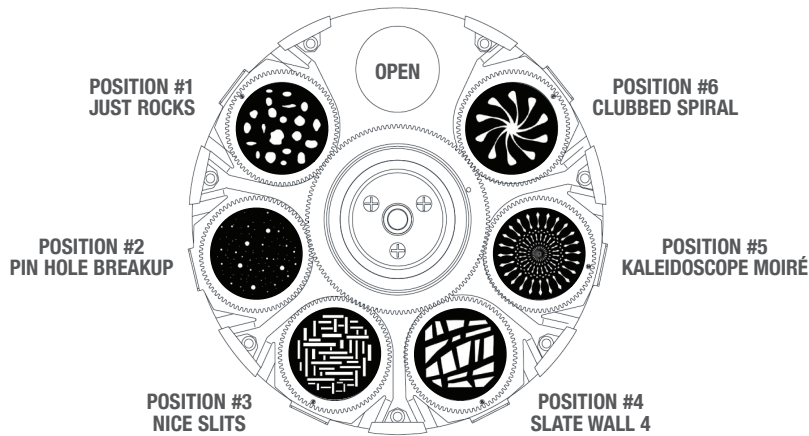

# Best Boy 4000® Spot Gobo Wheels

## Gobo Wheel 1

## Effect Wheel

The following charts represent the standard gobo wheel configurations for the Best Boy 4000® Spot luminaire.

See reverse side for standard Color Wheel configurations.

# Best Boy 4000® Spot Designer Color Wheel