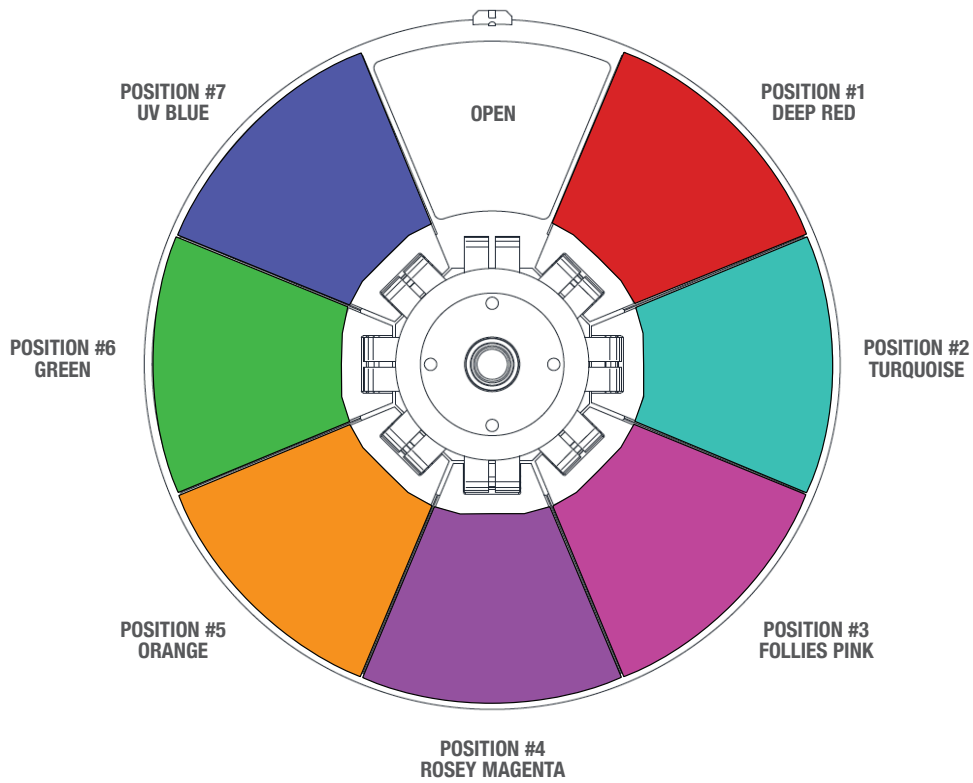

Best Boy 4000® Spot Designer Color Wheel

Designer Color Wheel

The following chart represents the standard color wheel configurations for the Best Boy 4000® Spot luminaire.

WWW.PRG.COM

BEST BOY 4000® SPOT IS A REGISTERED TRADEMARK OF PRODUCTION RESOURCE GROUP, LLC.

©2012 PRODUCTION RESOURCE GROUP, LLC. ALL RIGHTS RESERVED. SPECIFICATIONS ARE SUBJECT TO CHANGE WITHOUT NOTICE. VERSION: MARCH 2012