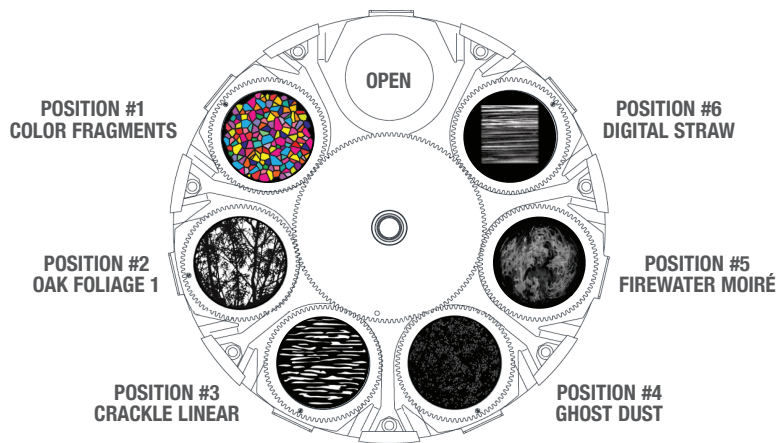

# Best Boy 4000® Spot Gobo Wheels

## Gobo Wheel 1

## Effect Wheel

The following charts represent the standard gobo wheel configurations for the Best Boy 4000® Spot luminaire.

See reverse side for standard Color Wheel configurations.

# Best Boy 4000® Spot Designer Color Wheel