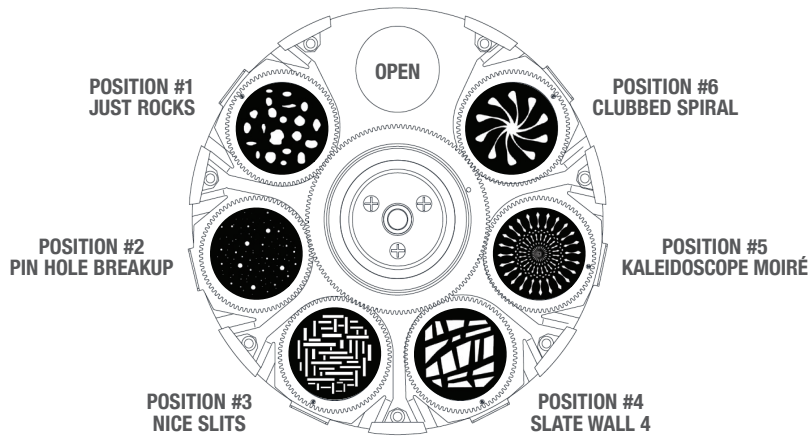

# Best Boy 4000® Spot Gobo Wheels

## Gobo Wheel 1

## Effect Wheel

The following charts represent the standard gobo wheel configurations for the Best Boy 4000® Spot luminaire.

See reverse side for standard Color Wheel configurations.

# Best Boy 4000<sup>®</sup> Spot Designer Color Wheel