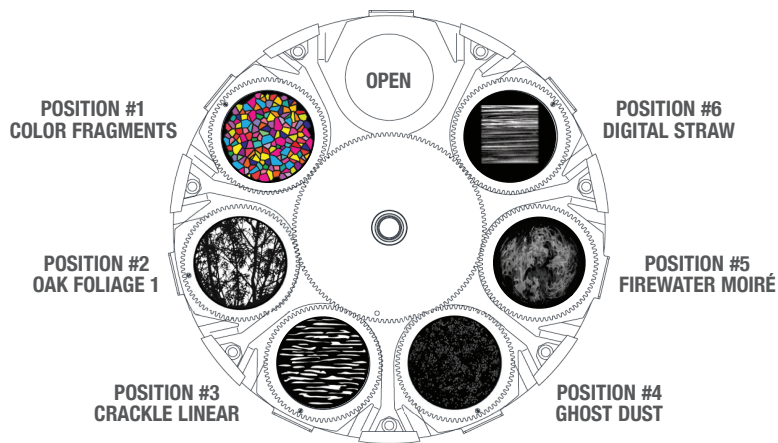

# Best Boy 4000® Spot Gobo Wheels

## Gobo Wheel 1

## Effect Wheel

The following charts represent the standard gobo wheel configurations for the Best Boy 4000® Spot luminaire.

See reverse side for standard Color Wheel configurations.

# Best Boy 4000<sup>®</sup> Spot Designer Color Wheel