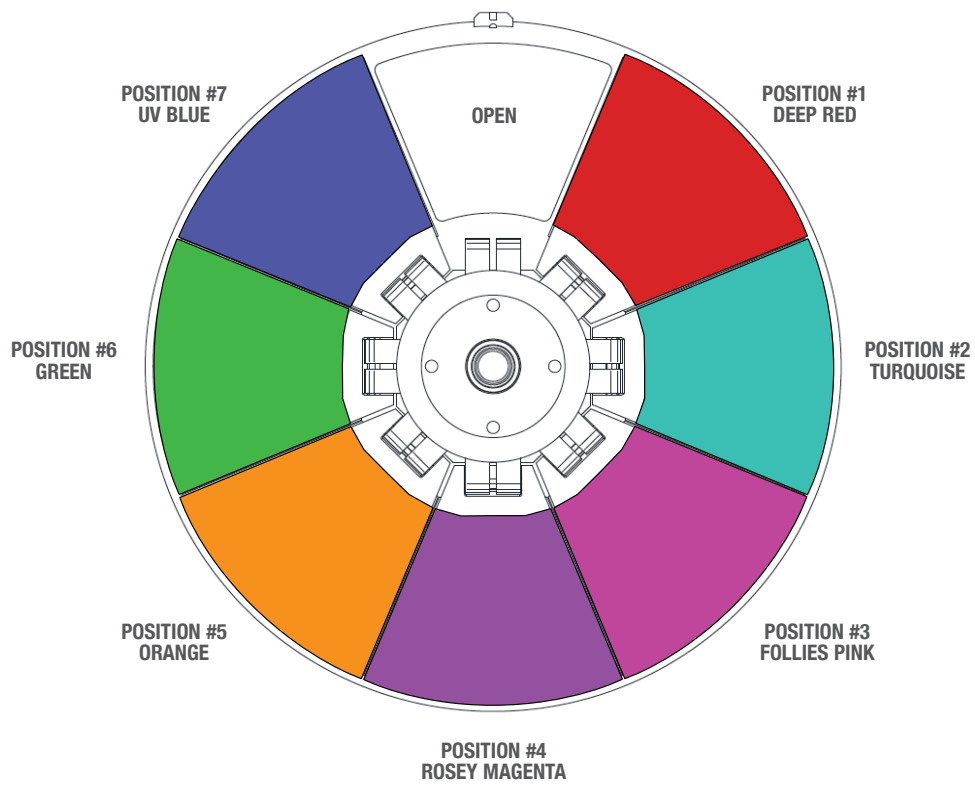

Best Boy 4000® Spot Designer Color Wheel

Designer Color Wheel

The following chart represents the standard color wheel configurations for the Best Boy 4000® Spot luminaire.

WWW.PRG.COM

BEST BOY 4000® SPOT IS A REGISTERED TRADEMARK OF PRODUCTION RESOURCE GROUP, LLC.

©2012 PRODUCTION RESOURCE GROUP, LLC. ALL RIGHTS RESERVED. SPECIFICATIONS ARE SUBJECT TO CHANGE WITHOUT NOTICE. VERSION: MARCH 2012