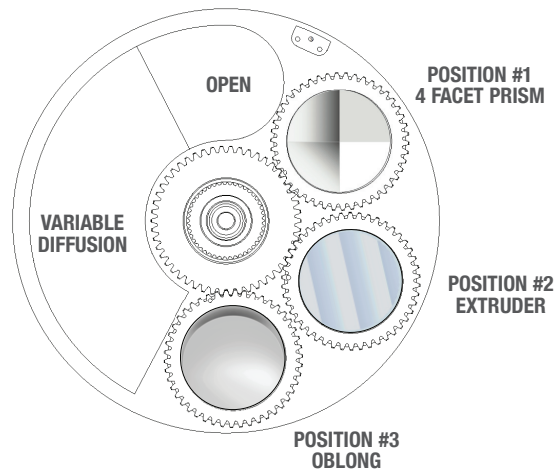

# Best Boy 4000® Spot Gobo Wheels

## Effect Wheel

The following charts represent the standard gobo wheel configurations for the Best Boy 4000® Spot luminaire.

See reverse side for standard Color Wheel configurations.

# Best Boy 4000<sup>®</sup> Spot Designer Color Wheel

## Designer Color Wheel

The following chart represents the standard color wheel configurations for the Best Boy 4000<sup>®</sup> Spot luminaire.

[WWW.PRG.COM](http://WWW.PRG.COM)

BEST BOY 4000<sup>®</sup> SPOT IS A REGISTERED TRADEMARK OF PRODUCTION RESOURCE GROUP, LLC.