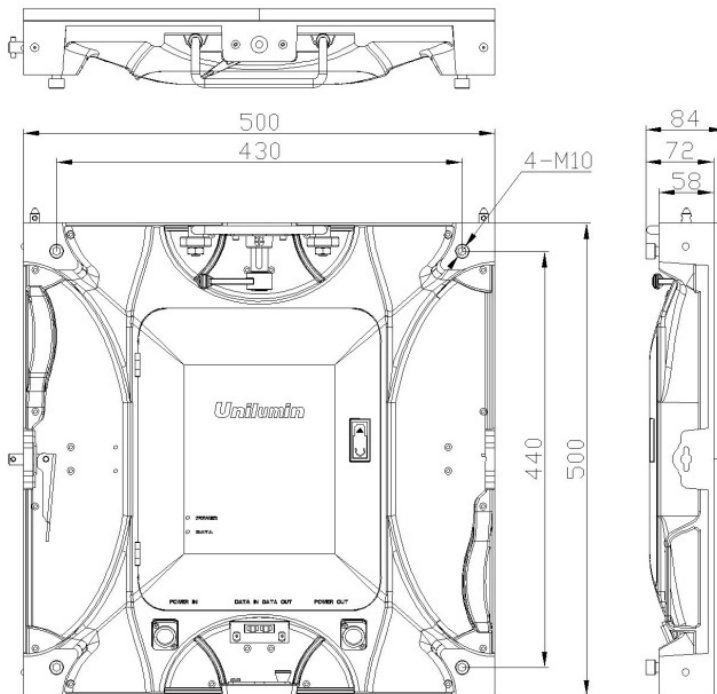

### Specifications

<b>PIXEL PITCH (TRUE PITCH):</b>	<b>3.9mm</b>
<b>PIXEL DENSITY:</b>	<b>65,536 PIXELS/m<sup>2</sup></b>
<b>BRIGHTNESS:</b>	<b>1,200 NITS (Cd/m<sup>2</sup>)</b>
<b>MODULE RESOLUTION:</b>	<b>128 X 128 PIXELS</b>
<b>LED ENCAPSULATIONS:</b>	<b>SMD2121</b>
<b>OPERATING TEMPERATURE:</b>	<b>0° C to +45 C</b>
<b>OPTIMUM VIEWING ANGLE:</b>	<b>H: 120 V:100°</b>
<b>MODULE SIZE (in/mm) W x H x D:</b>	<b>500mm X 500mm</b>
<b>MODULE POWER:</b>	<b>1 AMP @ 120V / .75 AMP @ 208V</b>
<b>MODULE WEIGHT:</b>	<b>18.74 LBS (8.5KG)</b>
<b>IP RATING:</b>	<b>IP30</b>
<b>REFRESH RATE:</b>	<b>&gt;4,000Hz</b>
<b>GRAY LEVEL:</b>	<b>14 BIT</b>

### Rear View

## Dimensions

[WWW.PRG.COM](http://WWW.PRG.COM)

©2015 PRODUCTION RESOURCE GROUP, LLC. ALL RIGHTS RESERVED. SPECIFICATIONS ARE SUBJECT TO CHANGE WITHOUT NOTICE. VERSION: FEBRUARY 2015

**WIDTH:**  
19.68 in (500 mm)

**HEIGHT:**  
19.68 in (500 mm)

**DEPTH:**  
3.30 in (84 mm)

**WEIGHT:**  
18.74 lbs (8.5 kg)